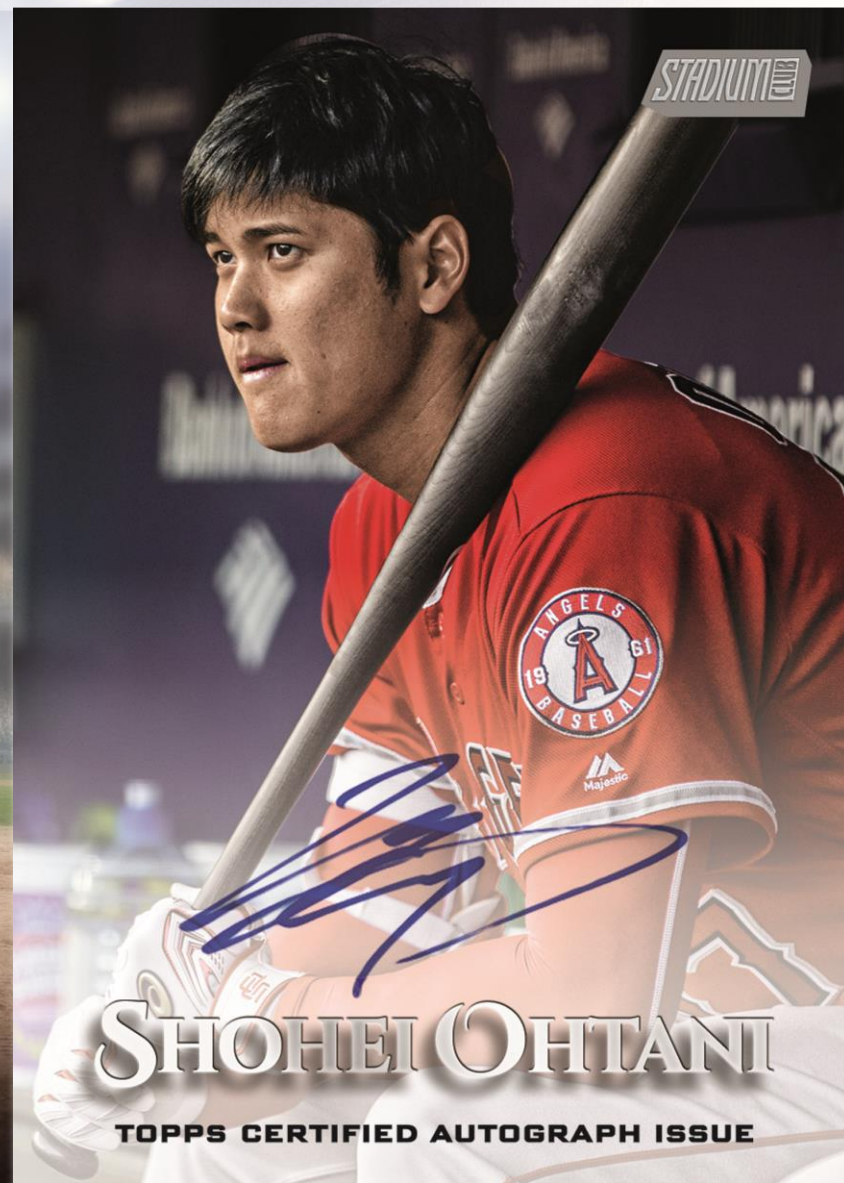

NEW! BOX TOPPERS

Topps STADIUM

NEW! Oversized Base Variations

50 of the greatest players in *Major League Baseball*®, past, present and future receive oversized base cards. 1 per hobby box.

HOBBY ONLY

NEW! Autographed Oversized Base Variations

Subjects receive oversized autographed base cards. Hand numbered to 10 or less.

HOBBY ONLY

Autographed Oversized Base Variation