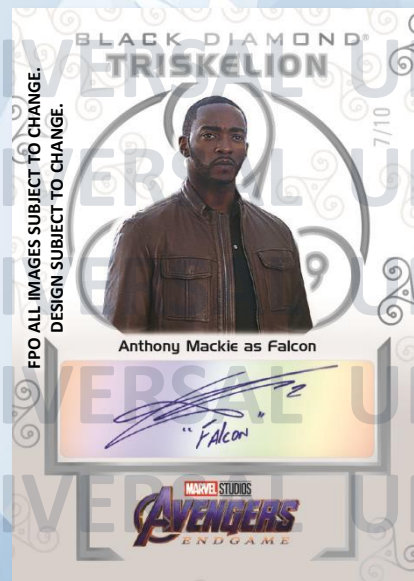

**2017-18 Retro
Diamond* Relics
#d to 17**

**2018-19 Retro
Diamond* Relics
#d to 18**

BLACK DIAMOND®

An astonishing array of Actor Autograph Cards!

- Exquisite® Collection Autograph Black Foil Parallel - #d 1 of 1
- Black Diamond® Base Set Red Autograph Parallel - #d 1 of 1
- Numbered Black Diamond® Base Set Gold Autograph Parallel
- Gemography
- Numbered Polished Patches Autographs
- Numbered Diamond Shards Autographs
- Numbered Diamond Facet Autographs
- Diamond Plate
- Numbered Diamond Plate Black Autographs
- Diamond Plate and Triskelion

Gemography

Rare cards combining diamonds* and actor autographs #d to 25!

Incredible Signers Include: Chris Evans, Chris Hemsworth, Anthony Mackie, Elizabeth Olsen, Paul Bettany, Winston Duke, Sebastian Stan, Karen Gillan, Pom Klementieff, Elizabeth Debicki, Georges St-Pierre, Tilda Swinton, Tim Blake Nelson, and more!