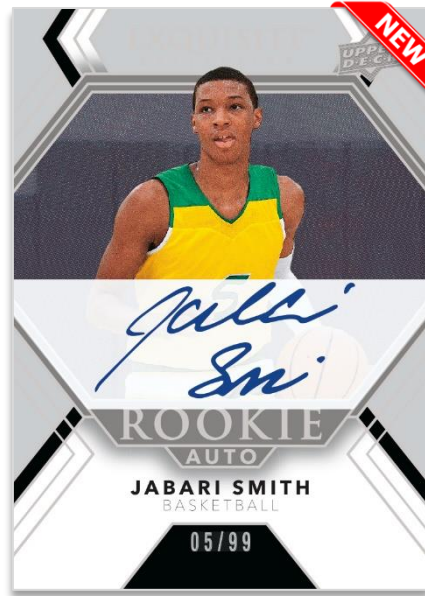

## GOODWIN AUTOGRAPHS

Base Design

The 100-card Goodwin base set features a modern design & some of the greatest athletes in the world. Look for hard-signed autographs and rare variants!