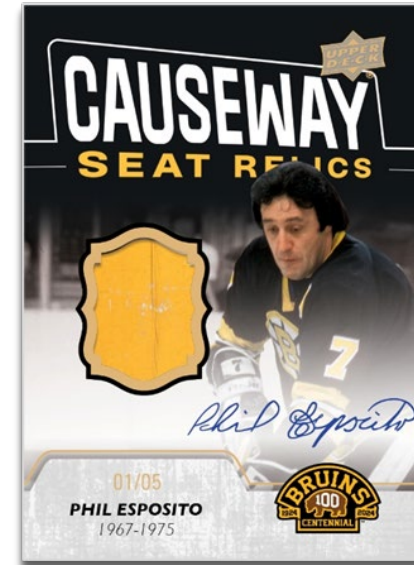

CAUSEWAY SEAT RELIC AUTOS

Collect a piece of history! Be on the lookout for the **Causeway Seat Relics** cards which feature a piece of a seat from the Boston Garden.

Search for low-#d autograph versions of these cards!

Content is subject to change without further notice.
Card images are solely for the purpose of design display.