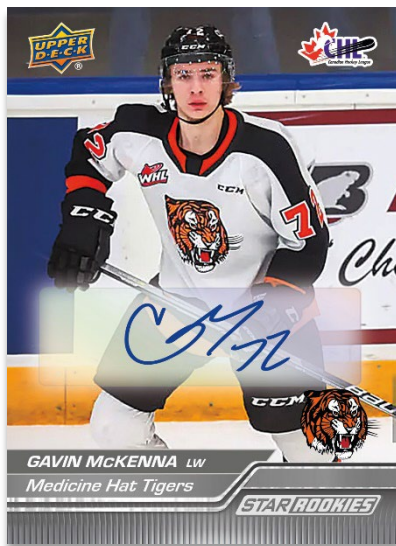

23

24

MICHAEL MISA · SAGINAW SPIRIT

GAVIN MCKENNA · MEDICINE HAT TIGERS

HOBBY

HOBBY

BASE SET
High Gloss Parallel

BASE SET STAR ROOKIES
Autograph Parallel

BASE SET STAR ROOKIES
Outburst Red Parallel

2023-24 CHL boasts a 400-card base set which includes 50 Stars and 50 Star Rookies cards. Collect **1** Stars or Star Rookies card per pack, on average.

Look for low-#’d Exclusives, High Gloss, and Printing Plates (some with autographs!) of the complete base set. Keep an eye out for Autograph parallels of the first 100 cards of the base set and both the Stars and Star Rookies subsets.

Search for the **all-new Hobby-Exclusive** Outburst parallels of the Base Set Stars and Star Rookies. These rare cards are sure to be an impressive addition to any CHL collection. Lucky collectors will find the **all-new** and low-#’d Red Outburst and Gold Outburst parallels.