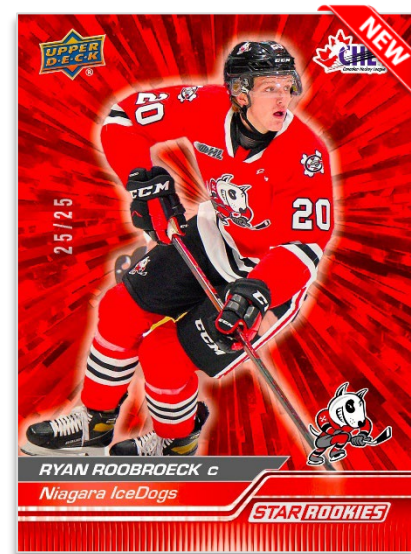

23

24

MICHAEL MISA · SAGINAW SPIRIT

GAVIN MCKENNA · MEDICINE HAT TIGERS

HOBBY

HOBBY

BASE SET
High Gloss Parallel

BASE SET STAR ROOKIES
Autograph Parallel

BASE SET STAR ROOKIES
Outburst Red Parallel

2023-24 CHL boasts a 400-card base set which includes 50 Stars and 50 Star Rookies cards. Collect **1** Stars or Star Rookies card per pack, on average.

Look for low-#’d Exclusives, High Gloss, and Printing Plates (some with autographs!) of the complete base set. Keep an eye out for Autograph parallels of the first 100 cards of the base set and both the Stars and Star Rookies subsets.