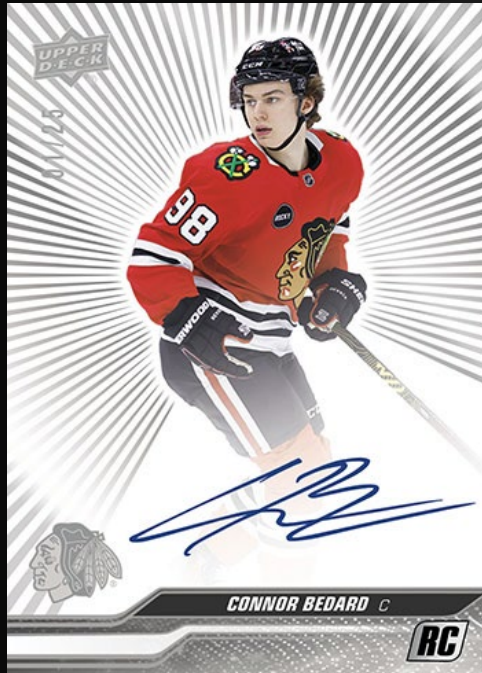

# 2023-24 Clear Cut Hockey

Clear Cut returns to deliver a slew of premium hardsigned autographs on both new and retro designs! Look for Veteran, Rookie, and Legend Versions of the **Base Set Autos**! All three will be featuring limited parallels, including the Outburst (#'d to 25), High Gloss (#'d to 10), and Gold Outburst (#'d 1-of-1). Look for classy new designs like the **Clearly Revered Autos** including the Blue (#'d to 25) and Gold parallel (#'d 1-of-1)! These beautiful cards feature two images of a retired star with a large area for an on-card signature.