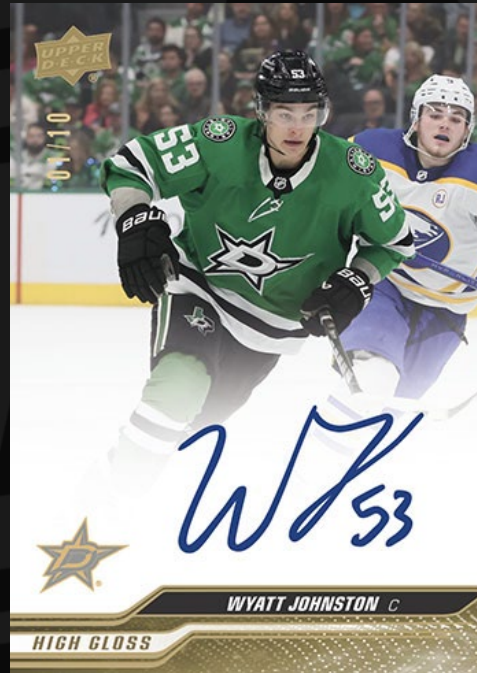

# 2023-24 Clear Cut Hockey

Clear Cut returns to deliver a slew of premium hardsigned autographs on both new and retro designs! Look for Veteran, Rookie, and Legend Versions of the **Base Set Autos**! All three will be featuring limited parallels, including the Outburst (#'d to 25), High Gloss (#'d to 10), and Gold Outburst (#'d 1-of-1). Look for classy new designs like the **Clearly Revered Autos** including the Blue (#'d to 25) and Gold parallel (#'d 1-of-1)! These beautiful cards feature two images of a retired star with a large area for an on-card signature.

**Base Set Rookie Autos  
Outburst Parallel**

**Base Set Autos  
High Gloss Parallel**

**Clearly Revered Autos  
Blue Parallel**