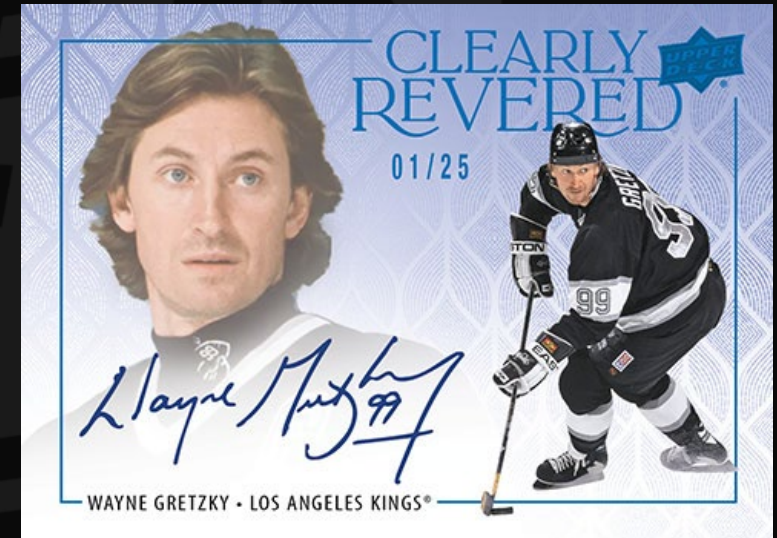

# 2023-24 Clear Cut Hockey

Clear Cut returns to deliver a slew of premium hardsigned autographs on both new and retro designs! Look for Veteran, Rookie, and Legend Versions of the **Base Set Autos**! All three will be featuring limited parallels, including the Outburst (#'d to 25), High Gloss (#'d to 10), and Gold Outburst (#'d 1-of-1). Look for classy new designs like the **Clearly Revered Autos** including the Blue (#'d to 25) and Gold parallel (#'d 1-of-1)! These beautiful cards feature two images of a retired star with a large area for an on-card signature.

**Base Set Rookie Autos  
Outburst Parallel**

**Base Set Autos  
High Gloss Parallel**

**Clearly Revered Autos  
Blue Parallel**