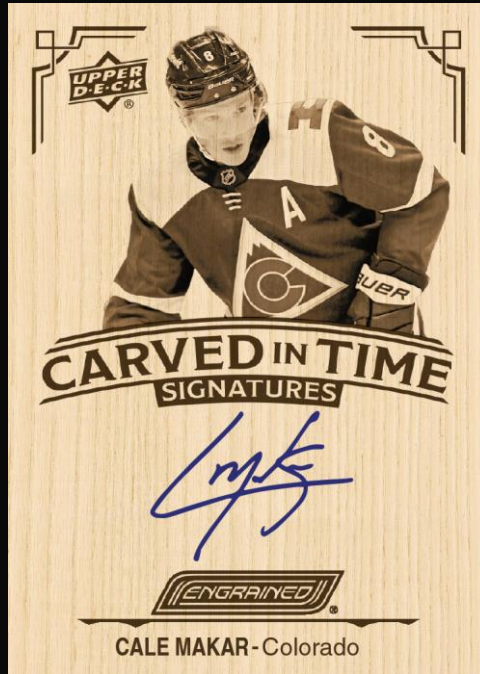

COMPLETE STICKS SIGNATURES

Each **Complete Sticks** card sports three different pieces of a game-used stick, which are accompanied by an autograph on the **Complete Sticks Signatures** variations. Both versions are #’d.

MARQUEE MATERIALS

Collect serially-#’d **Marquee Materials** cards featuring a single piece of game-used stick from active stars and legends!

Content is subject to change without further notice.
Card images are solely for the purpose of design display.

2023-24 ENGRAINED HOCKEY

THE INSERTS

CARVED IN TIME SIGNATURES

The popular laser-engraved **Carved in Time** wood insert is back, and with a phenomenal checklist! Keep an eye out for **Carved in Time Signatures** versions!