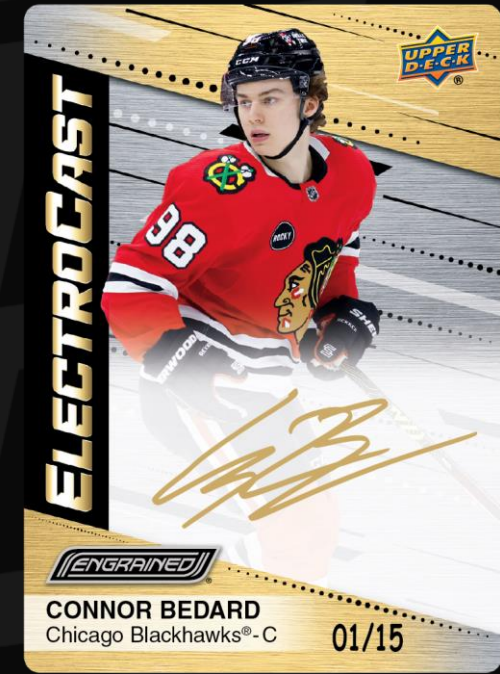

ELECTROCAST Gold Autographs Parallel

The all-new, all-metal **ElectroCast** insert will be a hit with collectors! There are also Autographs and Gold Autographs parallels - both signed with a paint pen and the latter is hand-#’d!