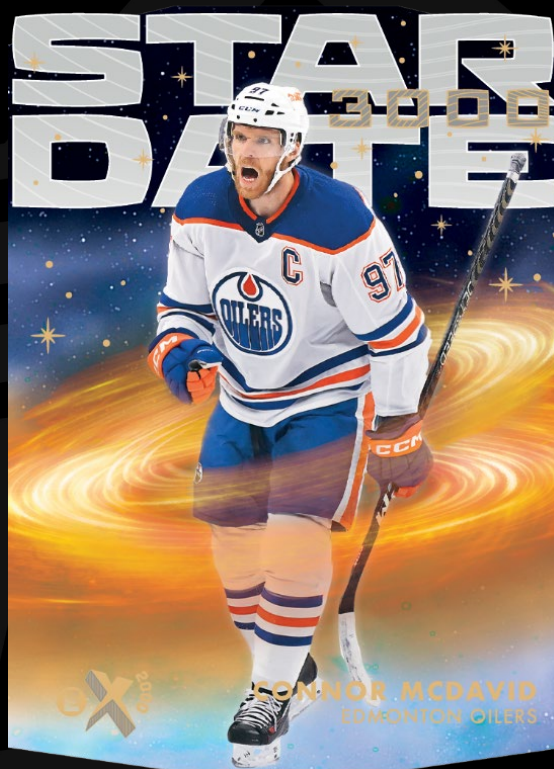

2023 - 24

sketchbook  
EX 2000

HOCKEY

**HALL OR NOTHING**  
Gold Speckle Parallel

This classic insert featuring a checklist of some of the most accomplished active players in Hockey. Be sure to collect the whole set of these new-wave stars on their way to the Hockey Hall of Fame!

**STAR DATE 3000**

Embrace the future with the all-new Star Date 3000! Collectors can look for parallels of the evolution of Star Date 2000 with the Gold Speckle Parallel (#'d to 25) and Gold Speckle Auto Parallel (#'d 1-of-1).