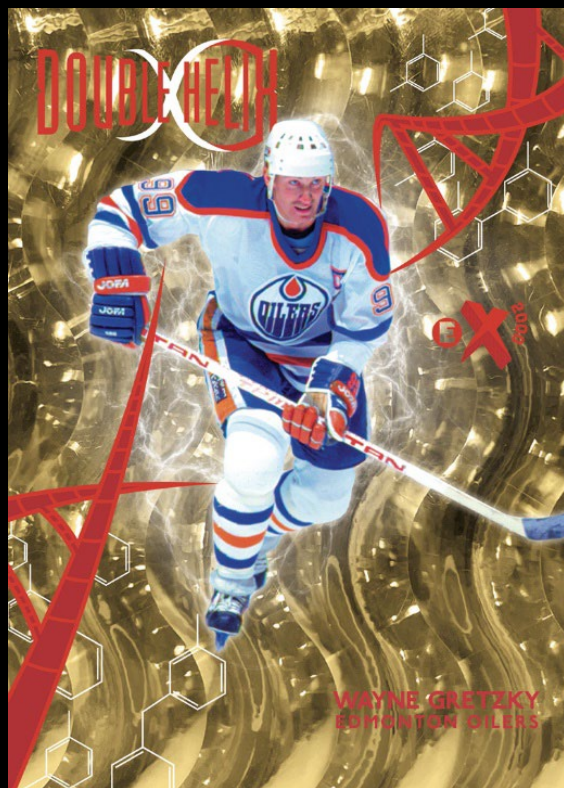

2023 - 24

skybook  
E X 2000

HOCKEY

**BASE SET**

Blue Credentials Parallel

**BASE SET - ROOKIES**

Gold Essential Credentials Parallel

An ode to a classic! 2023-24 NHL E-X 2000 set pays homage to the classic E-X 2000 cards from 1996-97. Collectors can bask in the nostalgia as they collect a new hockey product that brings back classic designs from the past. This **Base Set** features 100 top veterans and an additional 50 **Base Set Rookies** cards!

Collectors can look for one of seven **Base Set - Credentials** parallels all featuring stunning light FX. Look for the elusive VIP Credentials parallel (#'d 1-of-1) of both the veterans and rookies.

Content is subject to change without further notice. Card images are solely for the purpose of design display.