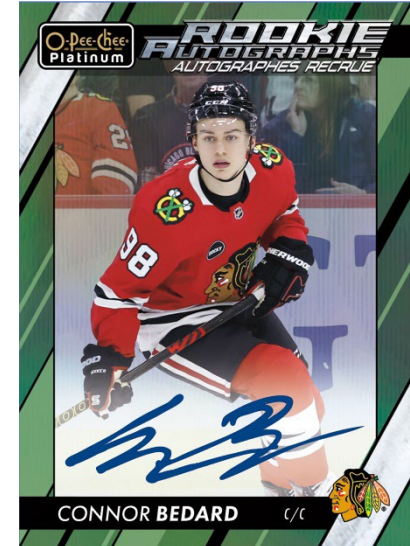

HOBBY

2023-24 HOCKEY

BASE SET VETERANS
Sunset Parallel

BASE SET MARQUEE ROOKIES
Liquid Metal Parallel

ROOKIE AUTO
Emerald Surge Parallel

The 2023-24 O-Pee-Chee Platinum **Base Set** is loaded with 200 Veterans and 100 **Marquee Rookies!**

Collect a wide variety of some of the most unique and visually stunning parallels of the year, highlighted by the **Hobby-Exclusive Orange Checkers** parallel, the **All-New Blue Fragment** parallel, the **All-New Bioluminescence** parallel, and the always sought after Golden Treasures parallel!

Each box contains five (5) serially-#’d base set parallel cards, on average!

Autograph Rookie Cards!

Search for the ever-popular **Rookie Autograph** insert set and its wide variety of stunning parallels.