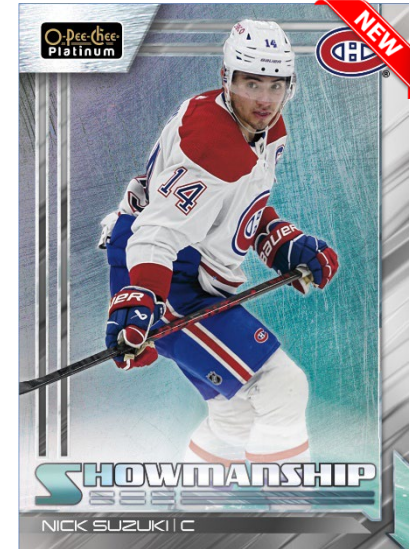

SHOWMANSHIP

Regular

Putting on a show! Search for the **All-New Showmanship** insert set that features some of the greatest showmen on the ice.

Collectors should search for the low-#’d Orange Pixel, Golden Treasures, and the rare Rainbow Auto parallels of this new set.

Content is subject to change without further notice. Card images are solely for the purpose of design display.