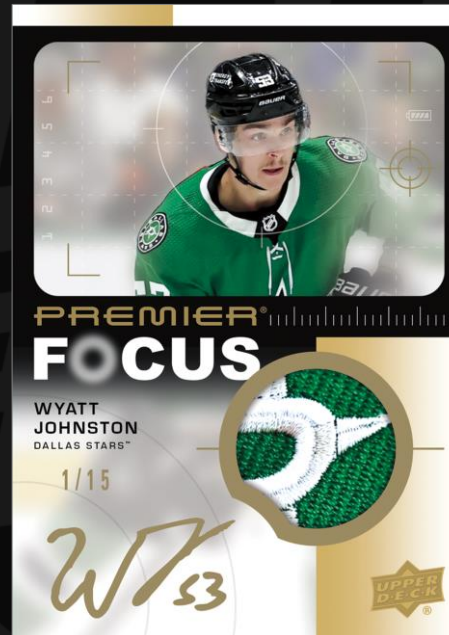

2023-24 PREMIER HOCKEY

THE INSERTS

AUTO PATCH CARD DEPTH

Premier is loaded with auto patch inserts, including the perennially-coveted **Acetate RAP's**! All auto patch cards are serially-numbered and every box will contain, on average, one (1) of these cards! Here is a rundown of the auto patch insert sets, as well as a brief synopsis of three of the sets:

[Acetate RAP](#) | [Horizontal Acetate RAP](#) | [Acetate Veteran Auto Patch](#) | [2003-04 Rookie Auto Patch](#) | [Premier Focus](#) | [Flourishing Talent (New!)](#)

ACETATE RAP

Left Image (Gold Parallel)

This popular set contains top members of the exceptional 2023-24 rookie class! Look for Gold and 1-of-1 Platinum parallels.

2003-04 ROOKIE AUTO PATCH

Center Image

Collect the best-of-the-best rookies on the classic 2003-04 Premier Collection design. Keep an eye out for highly sought-after Gold parallels!

PREMIER FOCUS

Right Image (Gold Parallel)

With a fantastic new design and a checklist featuring top rookies and star & superstar veterans, the second season of this insert set will be a hit with collectors. Look for low-#^d Gold parallels too!

There is also an auto-only **Premier Focus** set featuring star veterans and legends. This set also boasts a low-#^d Gold parallel.

Content is subject to change without further notice.
Card images are solely for the purpose of design display.