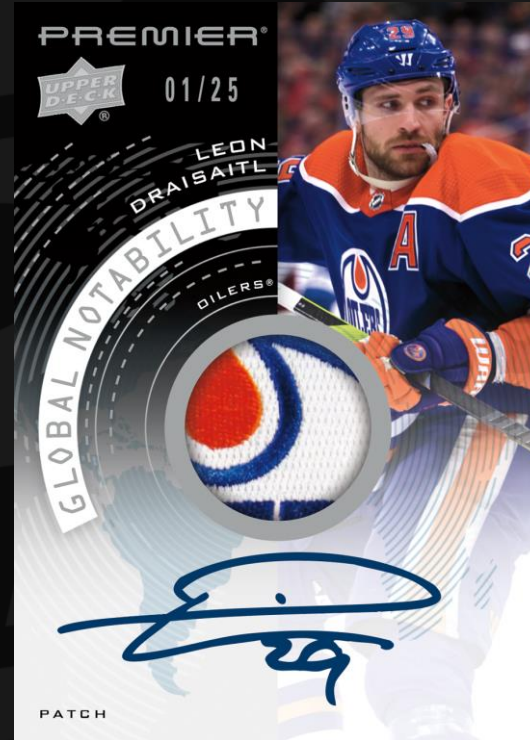

GLOBAL NOTABILITY JERSEY/AUTO JERSEY

Black Auto Patch Parallel

Featuring players (past & present) hailing from a variety of countries, this new set pays homage to the fact that NHL rosters have long been an aggregation of the world's best players. At the start of the 2023-24 season, the best players from 18 different countries were represented across the 32 rosters.

Keep an eye out for Black (#'d) and Gold (#'d 1-of-1) patch and auto patch parallels!

Content is subject to change without further notice.
Card images are solely for the purpose of design display.