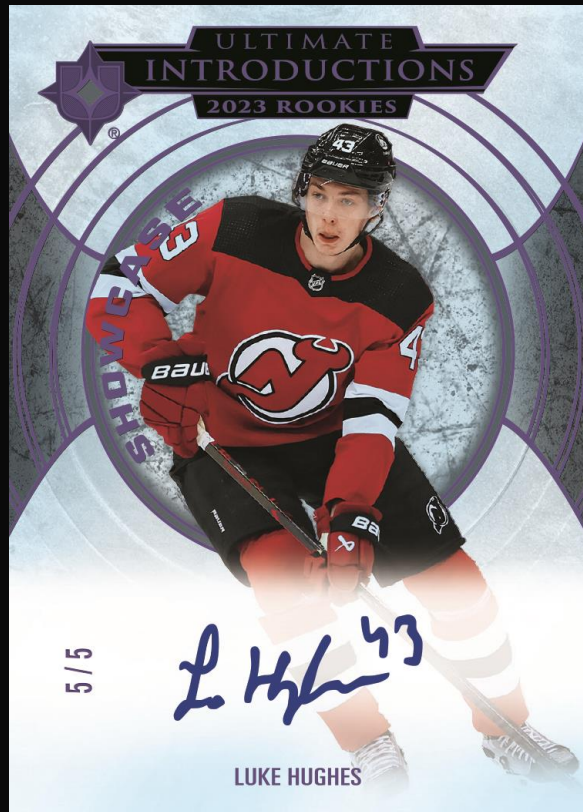

2023-24 ULTIMATE COLLECTION HOCKEY

ROOKIE CONTENT

ULTIMATE INTRODUCTIONS
Showcase Subset