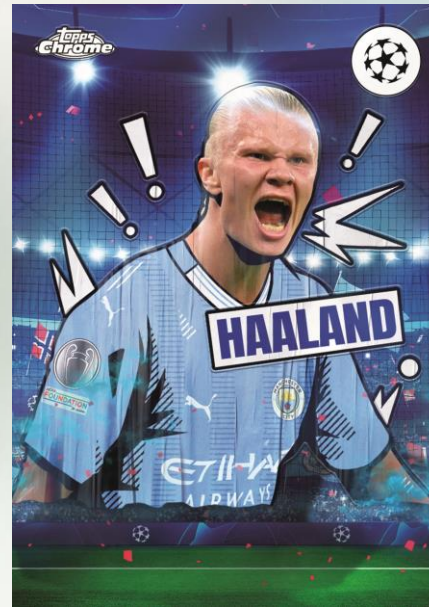

TOPPS CHROME UEFA CLUB COMPETITIONS 2023/24

NEW amazing Case Hits and Limited cards...

Shadow Etch - One per hobby case, on average – spectacular black dominant Chrome card design showcasing footballs elite.

- Orange Refractor Parallel: sequentially numbered to 25.
- Black Refractor Parallel: sequentially numbered to 10.
- Red Refractor Parallel: sequentially numbered to 5.
- SuperFractor Parallel: numbered 1/1.

TIFO – New and rare, capturing the spirit of the stadium.

Hobby Masters – Short printed ‘Hobby Masters’ cards bringing collectors 10 of the best players on a pearlescent, minimalistic design.

White Noise – Rare case hit presenting players who block out the noise, defy all odds and succeed.

Chrome Trophy – Lift the 1/1 UCL Trophy! On Superfractor Chrome technology.

TIFO