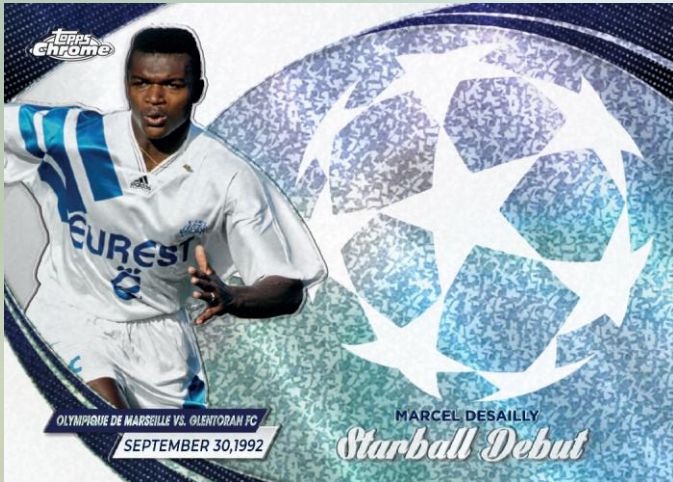

TOPPS CHROME UEFA CLUB COMPETITIONS 2023/24

INSERTS

Starball Debut – Celebrating UCL debuts with a Starball focused design

- Aqua Mini Diamond Parallel: sequentially numbered to 199.
- Blue Refractor Parallel: sequentially numbered to 150.
- Yellow Mini Diamond Parallel sequentially numbered to 125.
- Blue Mini Diamond Parallel: sequentially numbered to 75.
- Gold Lava Parallel.
- Gold Mini Diamond Parallel: sequentially numbered to 50.
- Orange Lava Parallel.
- Orange Mini Diamond Parallel: sequentially numbered to 25.
- Black Lava Parallel
- Black Mini Diamond Parallel: sequentially numbered to 10.
- Red Lava Parallel
- Red Mini Diamond Parallel: sequentially numbered to 5.
- SuperFractor Parallel: numbered 1/1.

London's Calling – London inspired design to highlight the 2024 UCL Final venue

- Aqua Wave Refractor Parallel: sequentially numbered to 199.
- Blue Refractor Parallel: sequentially numbered to 150.
- Yellow Refractor Parallel sequentially numbered to 125.
- Blue Wave Refractor Parallel: sequentially numbered to 75.
- Gold Refractor Parallel: sequentially numbered to 50.
- Gold Lava Parallel
- Orange Refractor Parallel: sequentially numbered to 25.
- Orange Lava Parallel
- Black Refractor Parallel: sequentially numbered to 10.
- Black Lava Parallel
- Red Refractor Parallel: sequentially numbered to 5.
- Red Lava Parallel
- SuperFractor Parallel: numbered 1/1.

Starball Debut