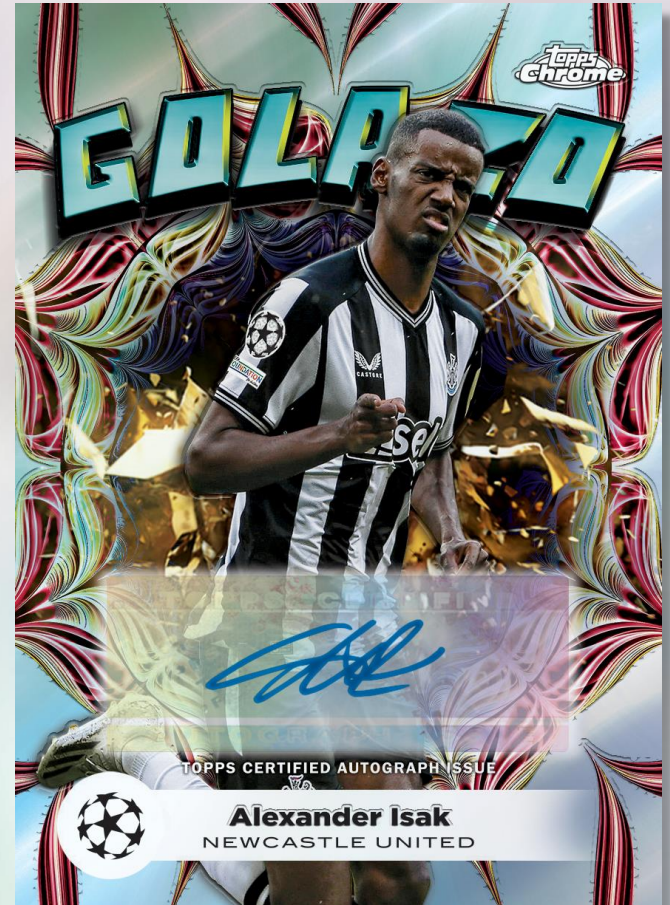

Black Lazer Autographs

- Black/Magenta Lazer Refractor Parallel: sequentially numbered to 199.
- Black/Blue Lazer Refractor Parallel: sequentially numbered to 150.
- Black/Neon Green Lazer Refractor Parallel: sequentially numbered to 99.
- Black/Gold Lazer Refractor Parallel: sequentially numbered to 50.
- Black/Orange Lazer Refractor Parallel: sequentially numbered to 25.
- Red/Black Lazer Refractor Parallel: sequentially numbered to 5.
- Nightshade Lazer Refractor Parallel: numbered 1/1

Wonderkids Autograph Variations

- Blue Wave Refractor Parallel: sequentially numbered to 150.
- Yellow Refractor Parallel sequentially numbered to 125.
- Blue Refractor Parallel: sequentially numbered to 75.
- Gold Refractor Parallel: sequentially numbered to 50.
- Gold Lava Refractor Parallel
- Orange Refractor Parallel: sequentially numbered to 25.
- Orange Lava Refractor Parallel
- Black Refractor Parallel: sequentially numbered to 10.
- Black Lava Refractor Parallel
- Red Refractor Parallel: sequentially numbered to 5.
- Red Lava Refractor Parallel
- SuperFractor Parallel: numbered 1/1.

1998 Topps Chrome Shooting Stars Autograph Variation

- Autograph Red Parallel: numbered to 5.
- Autograph SuperFractor Parallel: numbered 1/1.

Golazo Autograph Variation

- Autograph SuperFractor: numbered 1/1.

Shadow Etch Autograph Variation

- Autograph SuperFractor Parallel: numbered 1/1.

Golazo Autograph