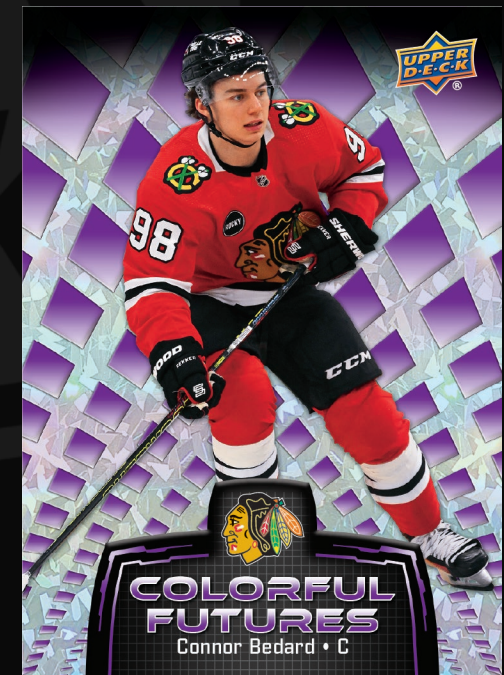

Colorful Futures
Purple Spectrum Parallel

Content is subject to change without further notice.
Card images are solely for the purpose of design display.