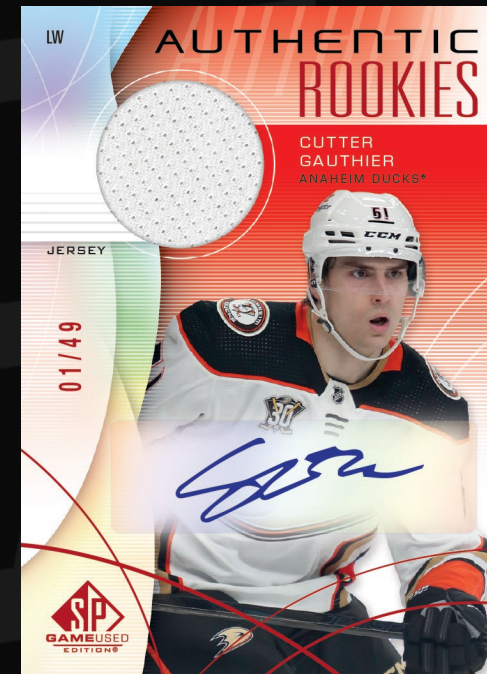

2024-25 SP GAME USED HOCKEY

Base Set and Inserts

BASE SET
Gold Parallel

BASE SET - LEGENDS
Purple Auto Parallel

Authentic Rookies
Red Auto Jersey Parallel

SP Game Used Hockey is back with an abundance of event and game-used memorabilia! Look for cards featuring jersey, banner, net cord and/or puck material from the NHL Stanley Cup Playoffs, NHL Global Series, NHL Stadium Series, and the NHL All-Star weekend. This set also features game-used jersey swatches, patches and other unique memorabilia pieces.

This year's edition sports a 200-card Base Set consisting of star veterans and legends. Collect an array of incredible parallels, highlighted by several autograph, memorabilia, and autograph memorabilia parallels.