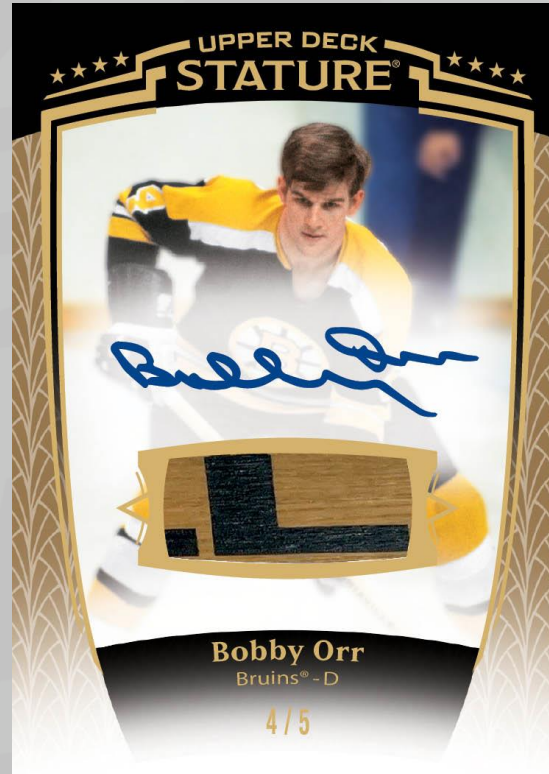

BASE SET LEGENDS (2024-25)
Gold Auto Premium Memorabilia Parallel