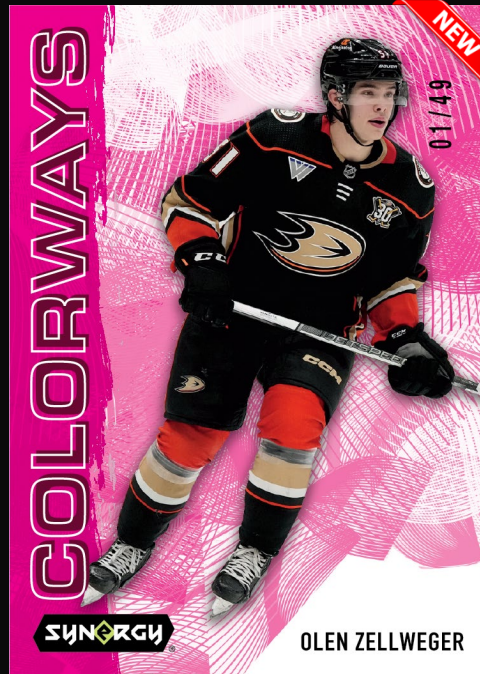

2024-25 SYNERGY HOCKEY

New Inserts!

COLORWAYS

Neon Pink Parallel

This 100-card insert set features top Veteran Stars, Legends of the game, and emerging Rookies.

Be on the lookout for a wide variety of colorful parallels highlighted by the low-#’d Neon Pink and Gold parallels.