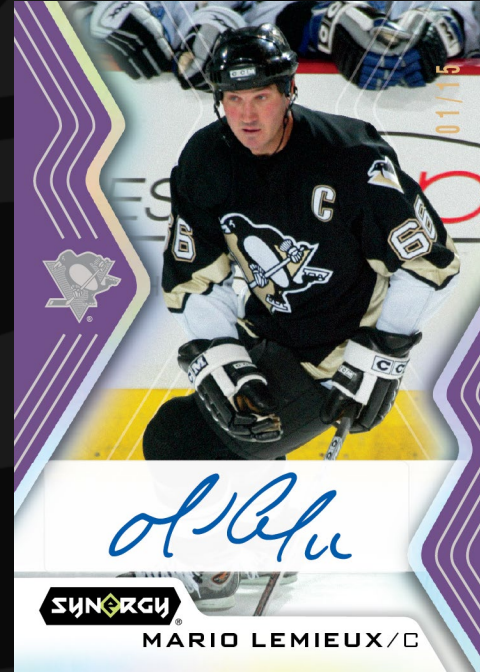

BASE SET - LEGENDS Purple Auto Parallel