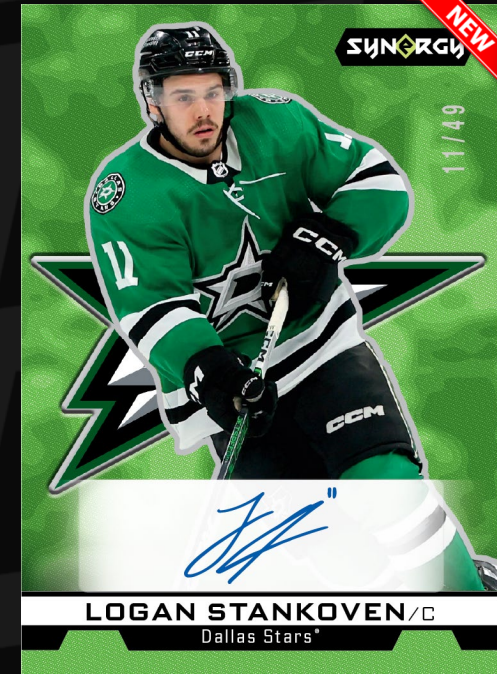

### Neon Pink Parallel

This 100-card insert set features top Veteran Stars, Legends of the game, and emerging Rookies.

Be on the lookout for a wide variety of colorful parallels highlighted by the low-#’d Neon Pink and Gold parallels.

## INTERDIMENSIONAL

This all-new case hit insert features top rookies on an exciting design.

These rare chase cards are sure to be the envy of any collector.

Content is subject to change without further notice.  
Card images are solely for the purpose of design display.