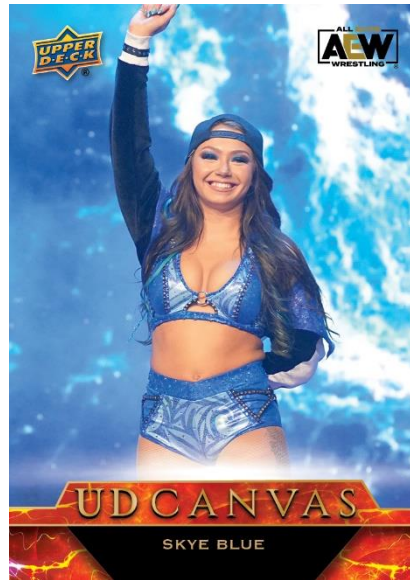

Lucky collectors will find the serially-#’d Foilboard Parallel of this colorful insert set.

AEW: HEROES AND HEROINES
Purple Parallel

Collect some of your wrestling heroes with the **all-new AEW Heroes and Heroines** insert! This insert set features top wrestlers on a comic book inspired design.

This insert set features a bevy of serially-#’d parallels including a Green Parallel, Red Parallel, Purple Parallel, and the rare Gold Spectrum Parallel.

Content is subject to change without further notice.
Card images are solely for the purpose of design display.

2024
HOBBY

FLYING THROUGH THE AIR Gold Parallel

Look out below! The **all-new Flying Through the Air** lenticular cards showcase dynamic action imagery of your favorite high-flying wrestlers.

Lucky collectors will find the rare short printed version of these cards that are sure to be a big hit!