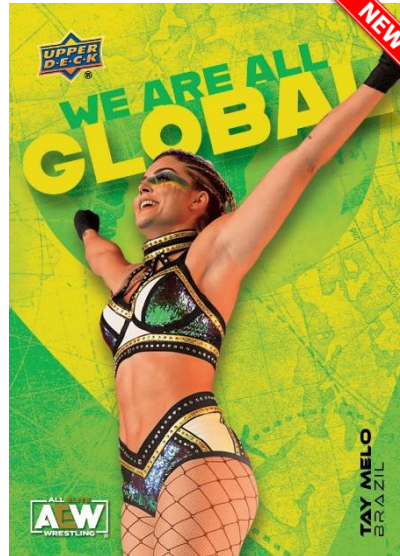

Dual Auto Parallel

2024 AEW includes a 100-card base set with a new subset breakdown - Wrestlers (1-70), Tag Teams and Trios (71-90) and Crew (91-100).

The parallel lineup is deep and full of chase cards and there are multiple Autograph and Memorabilia parallels that are sure to bring you close to the action! Be on the lookout for **all-new** parallels of the base set including the Outburst Parallel, the low-#'d Gold Pyro Parallel, and the low-#'d Outburst Gold Parallel.

Collect, on average, three (3) Pyro parallels and one (1) Outburst parallel from every box!

Content is subject to change without further notice.
Card images are solely for the purpose of design display.

2024
HOBBY

DAZZLERS
Blue Parallel

Fans and collectors alike will be buzzing about the stunning **Dazzlers** insert featuring some of the biggest names on the AEW roster. Collect both the Blue set and the rarer Green set.

Look for three (3) Dazzlers cards per box, on average.

WE ARE ALL GLOBAL
Regular

We are going worldwide! Collect the **all-new We are All Global** insert set that showcases some of the best AEW wrestlers from around the globe.