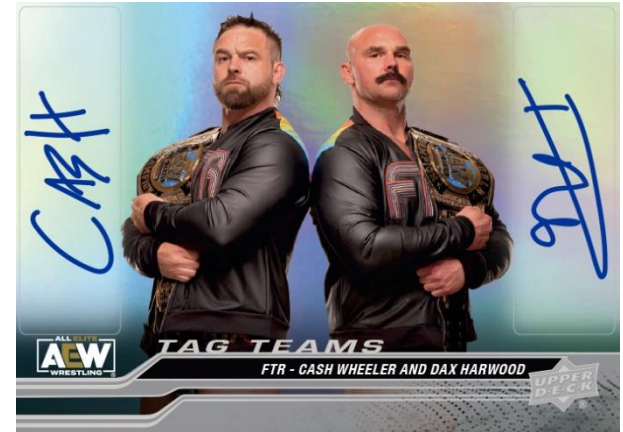

ALL ELITE
AEW
WRESTLING[®]

HOBBY

2024
HOBBY

BASE SET WRESTLERS

Gold Pyro Parallel

BASE SET TRIOS

Red Mat Parallel

BASE SET TAG TEAMS

Dual Auto Parallel

2024 AEW includes a 100-card base set with a new subset breakdown - Wrestlers (1-70), Tag Teams and Trios (71-90) and Crew (91-100).

The parallel lineup is deep and full of chase cards and there are multiple Autograph and Memorabilia parallels that are sure to bring you close to the action! Be on the lookout for **all-new** parallels of the base set including the Outburst Parallel, the low-#'d Gold Pyro Parallel, and the low-#'d Outburst Gold Parallel.