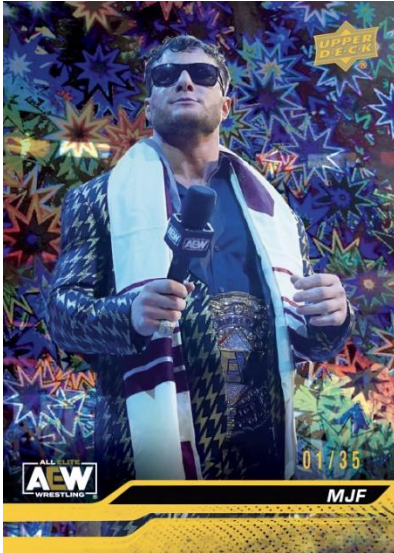

ALL ELITE
AEW
WRESTLING[®]

HOBBY

2024
HOBBY

BASE SET WRESTLERS

Gold Pyro Parallel

BASE SET TRIOS

Red Mat Parallel

BASE SET TAG TEAMS

Dual Auto Parallel

2024 AEW includes a 100-card base set with a new subset breakdown - Wrestlers (1-70), Tag Teams and Trios (71-90) and Crew (91-100).

The parallel lineup is deep and full of chase cards and there are multiple Autograph and Memorabilia parallels that are sure to bring you close to the action! Be on the lookout for **all-new** parallels of the base set including the Outburst Parallel, the low-#'d Gold Pyro Parallel, and the low-#'d Outburst Gold Parallel.