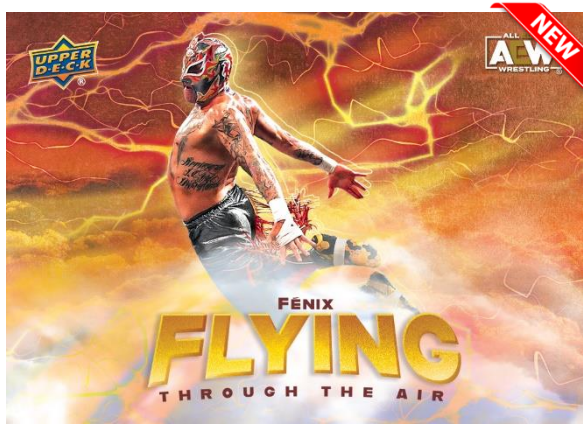

FLYING THROUGH THE AIR Gold Parallel

Look out below! The **all-new Flying Through the Air** lenticular cards showcase dynamic action imagery of your favorite high-flying wrestlers.

Lucky collectors will find the rare short printed version of these cards that are sure to be a big hit!