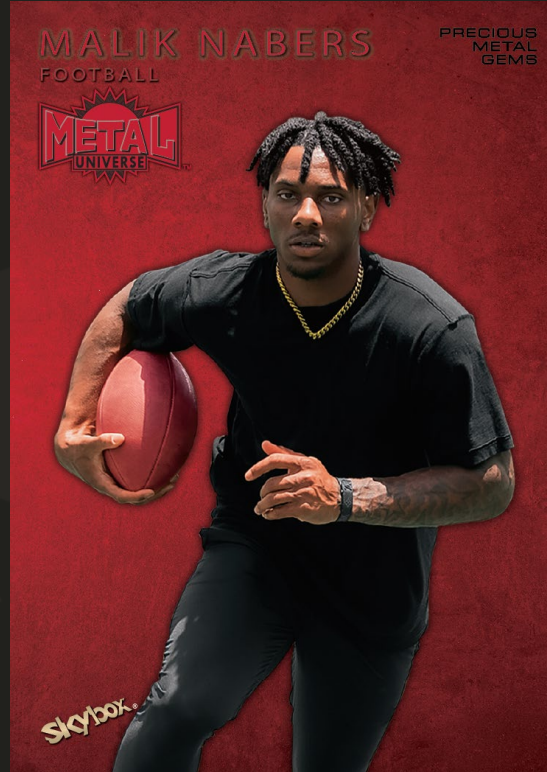

skybox®

2024 HOBBY

SKYBOX
METAL
UNIVERSE
CHAMPIONS

2024 Skybox Metal Universe Champions

THE BASE SET

150 Cards – Top Prospects & Global Stars!

The base set consists of 100 regular cards featuring high-end prospects, young stars and legends from across the sporting world. 50 high-series, new Stellar Cartography cards serve as a subset continuation of the base.

The Parallels

The parallel lineup is deep and full of chase cards, highlighted by the coveted Auto and Gold Auto (low-#’d).

The ever sought after Precious Metal Gems (PMG) feature with four parallels: Red (#’d to 100), Blue (#’d to 50), Green (#’d to 10) and Gold (#’d 1-of-1).

Additionally, there are two all-new Light FX parallels: Pink FX (#’d to 75) and Orange FX (#’d to 25).

Base Set

Stellar Cartography
Auto Parallel

Content is subject to change without further notice.
Card images are solely for the purpose of design display.

2024 Skybox Metal Universe Champions

THE INSERTS

Gravitational Pull

**Retro 1999-00 Metal Universe
Red PMG Parallel**

Unique Technology

Gravitational Pull follows up its debut last year with a new design. Look for this Jaw-dropping insert with an impressive checklist!