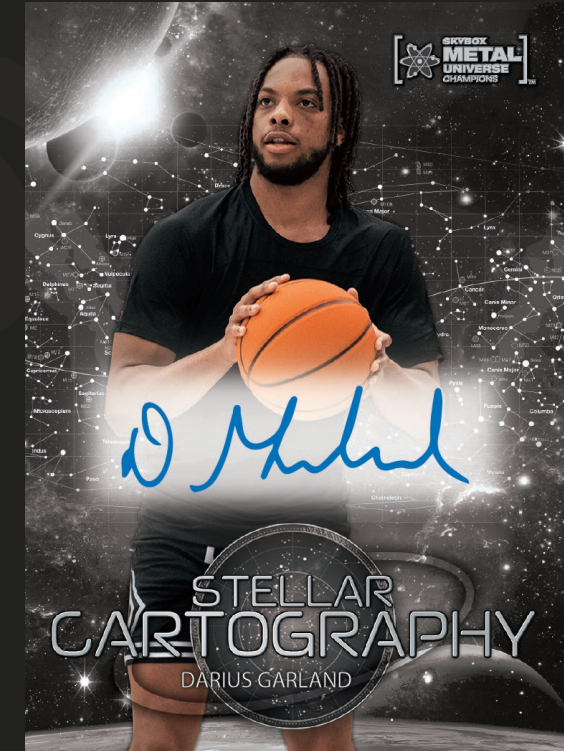

Stellar Cartography
Auto Parallel

Content is subject to change without further notice.
Card images are solely for the purpose of design display.