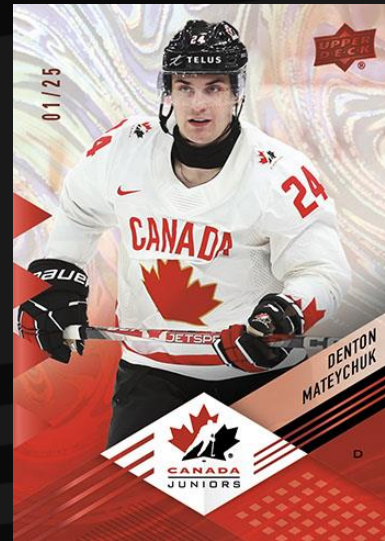

2024 TEAM CANADA JUNIORS

Including U18 Men

THE CARDS

150 Cards

The 150-card **Base Set** consist of three subsets:

Regular (1-69): Players from the U20 and U18 teams.

Pride of the Program (High Series; 70-100): The best-of-the-best from the U20 and U18 teams.

Program of Excellence (101-150): Players that have made it through Team Canada's Program of Excellence.

The Parallels

The parallel lineup for the first 100 cards is deep and full of chase cards, highlighted by the new Purple Patterned Foilboard, Outburst, Outburst Red (#'d) and Outburst Gold (#'d 1-of-1) parallels, as well as the returning and ever-popular Exclusives (#'d), High Gloss (#'d), Black Signatures (#'d 1-of-1) and Auto Patch (Varied #'ing) parallels. There are several tantalizing parallels of the Program of Excellence subset to collect as well, including Auto, Clear Cut and Finite (#'d 1-of-1) parallels!

Each box contains, on average, four (4) Patterned Foilboard and/or Purple Patterned Foilboard parallels, and one (1) Outburst parallel!

Special Additions!

Look for **Base Set Metal** and **Base Set Plexi** variations of the first 100 cards of the Base Set!

BASE
Outburst Red Parallel