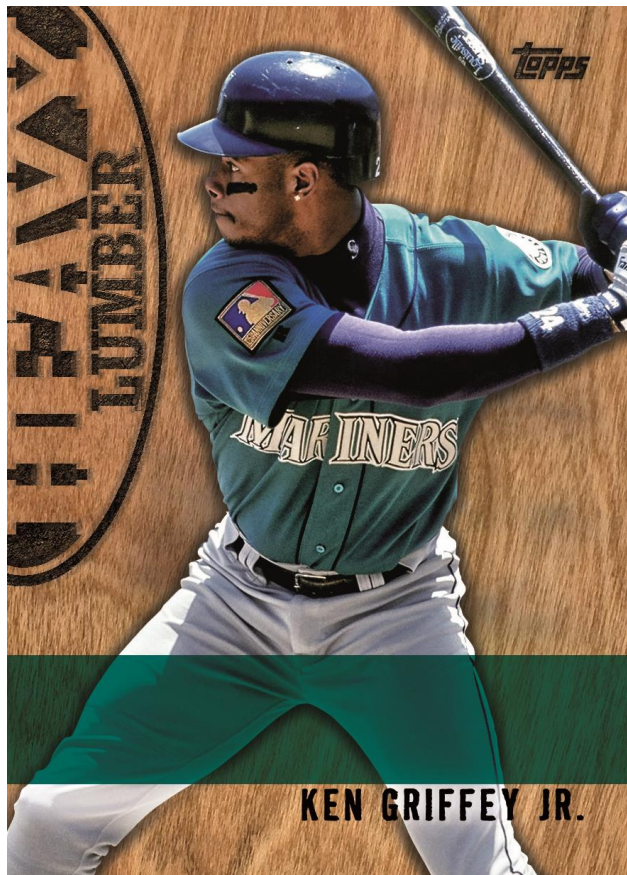

2024 TOPPS BASEBALL

SERIES TWO

INSERT CARDS

Heavy Lumber

Heavy Lumber - Twenty of the league's best batsmen on wood grained cards.

Social Media Follow Back Redemption Cards - Score the chance for your favorite player to follow you back on social media.

Homefield Advantage - Featuring the top players in the game with iconic imagery from their home field. 1 per case.

Legendary Homefield Advantage - Featuring the top players in MLB history with iconic imagery from their home field.

NEW! Platinum Performers. SSP.

Sketch Cards - 1 of 1 hand drawn art featuring MLB stars and legends. *HOBBY/HTA JUMBO Exclusive*