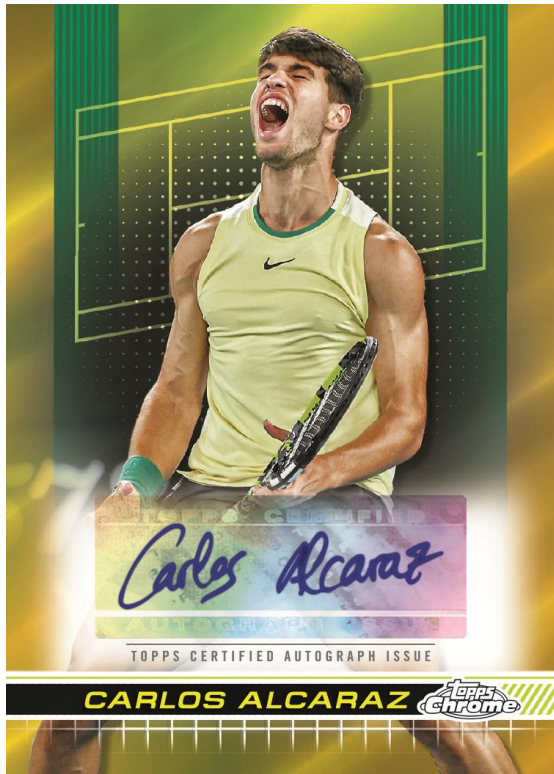

2024 TOPPS CHROME TENNIS

Topps Chrome Tennis returns with an all-new look featuring some of the greatest names in the game! Look for an all-new design style that will be accentuated with a wide-variety of chase parallels. Find several first-time signers across the autograph subsets.

Autograph – Gold Refractor

Aces

Within the 200-card base set, find several rookies and first trading cards that will be designated with a “RC” or “1st” tag across the base set and parallels.

Find 3 Chrome Autographs in Every Box!

BASE CARDS

200 base cards featuring stars of yesterday, today, and tomorrow!

Base – Red Refractor

Base Set Parallels

- Refractor– 1:2 Packs
- Prism Refractor– 1:4 Packs
- Negative Refractor – 1:6 Packs
- Clay Court Refractor – 1:12 Packs
- Purple Refractor – #’d to 499
- Aqua Refractor - #’d to 399
- Lime Green Refractor - #’d to 299
- Blue Refractor - #’d to 250
- Purple/Green Refractor - #’d to 150
- Green Grass Court Refractor - #’d to 99
- Pineapple Refractor - #’d to 77
- Gold Refractor - #’d to 50
- Orange Refractor - #’d to 25
- Rose Gold Refractor - #’d to 20
- Black Refractor - #’d to 10
- Red Refractor - #’d to 5
- SuperFractor - #’d 1-of-1
- Frozenfractors - #’d -5
- Pink Geometric Refractor - #’d to 65 **Breaker Exclusive**
- White Geometric Refractor - #’d to 15 **Breaker Exclusive**