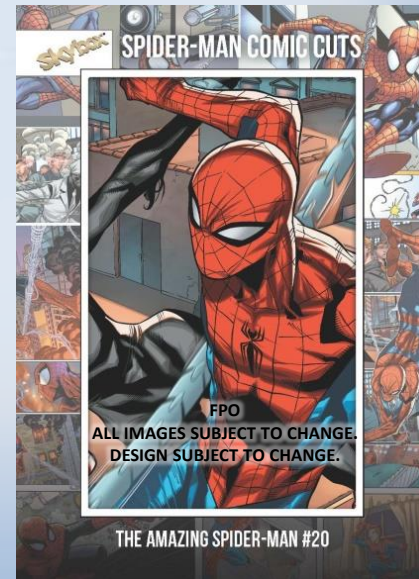

*Transparent thick Acrylic cards featuring Spider-Man Villains!*

**Palladium**

*Die Cut Acetate cards with holographic foil accents!*

**Platinum Portrait**

*This collector's favorite card insert with stippled character portraits returns!*

skybox

MARVEL

Z-Force Rave cards!

**Comic Cuts!**  
**Discover numbered Amazing Fantasy #15 Comic Cuts!**  
**Own a piece of Comic Book History!**

**Super Rave, Amazing Rave,  
and Gold Rave Parallels all  
feature limited numbering!**