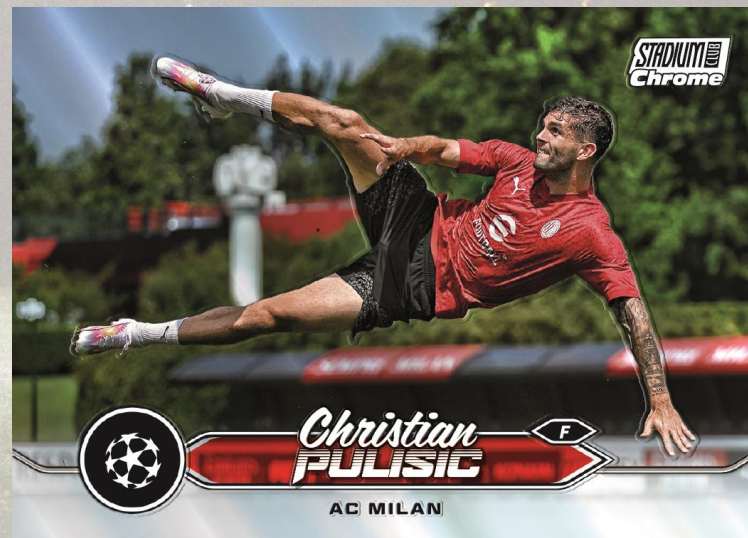

2024 UEFA CHAMPIONS LEAGUE STADIUM CLUB CHROME

Topps Stadium Club Chrome UEFA Champions League 2023/24 will deliver amazing cards, spectacular imagery and crazy autograph hits – one per box guaranteed!

Beside new fun inserts such as **Fully Charged**, **Main Stage** and **Say Cheese!** collectors can also look forward to recurring inserts such as **Glimpses of Gold**.

Watch out for one **Beam Team** card falling into every case and discover rare **Instavision Relic Cards** and **Rivalvision Book cards**. Brand-new **Stadium Spirit Seat Relic Card** feature an original piece of stadium memorabilia – available as both a relic and autograph relic. A unique checklist rounds off the new 2023/24 Stadium Club experience!

The 100-card base set features the top rookies, stars and legends from the UEFA Champions League with rainbow of parallels to chase.

Enjoy a fun rip with unique imagery and new designs. Each box contains 1 Autograph, 4 Refractors and 3 numbered parallels.

Base