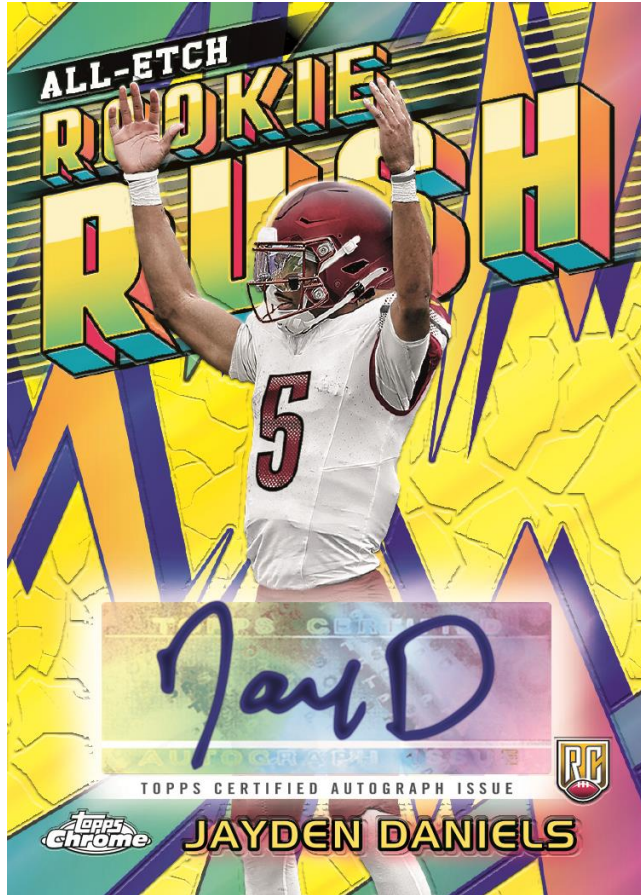

AUTOGRAPHED CARDS

Chrome All-Etch Rookie Rush Autographs

CHROME ALL-ETCH ROOKIE RUSH AUTOGRAPHS

CHROME ALL-PRO AUTOGRAPHS

Above Autograph's Parallels

- Refractor
- Aqua Refractor - #d to 199
- Blue Refractor - #d to 150
- Green Refractor - #d to 99
- Yellow Refractor - #d to 75 – **NEW!**
- Gold Refractor - #d to 50
- Orange Refractor - #d to 25
- Orange - #d to 25 - **Breaker Exclusive**
- Red Geometric - #d to 5 - **Breaker Exclusive**
- Red Refractor - #d to 5
- Black Geometric - #d to 2 - **Breaker Exclusive**
- SuperFractor - #d to 1

DUAL AUTOGRAPHS

- Gold Refractor - #d to 50
- Orange Refractor - #d to 25
- Red Refractor - #d to 5
- Red Geometric - #d to 5 - **Breaker Exclusive**
- Geometric - #d to 2 - **Breaker Exclusive**
- SuperFractor - #d to 1

2024 TOPPS CHROME FOOTBALL