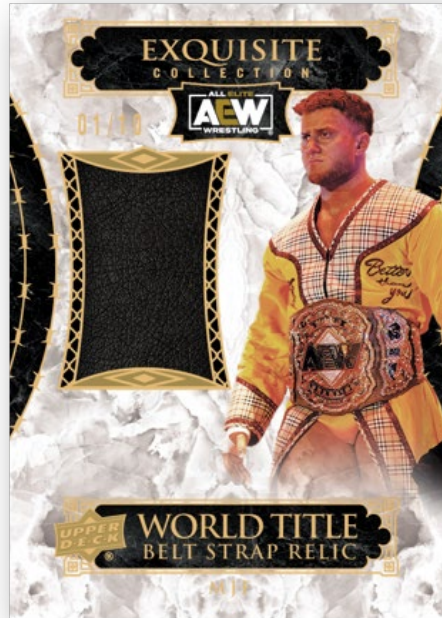

BLACK DIAMOND®

EXQUISITE® COLLECTION World Champion Title Belt Strap Relics

Every pack includes, on average, one serially-#d Exquisite® Collection chase card!

From the **World Title Belt Strap Relics** and **Women's World Champion Title Belt Strap Relics** that feature memorabilia from the AEW Championship Belts, to the **Dual** and **Quad Swatch** cards that feature memorabilia from top wrestlers, these cards are sure to be the envy of any wrestling collector!

CONFIGURATION

6 Premium Cards per Pack - 1 Pack per Box

BOX BREAK (on average)

1
Base Set Card or Base Set Printing Plate

1
Exquisite® Collection Card

1
Autograph Card

1
Manufactured Relic Card

1
Insert Card

1
Diamond Relic, Memorabilia, or Booklet Card

Content is subject to change without further notice.
Card images are solely for the purpose of design display.