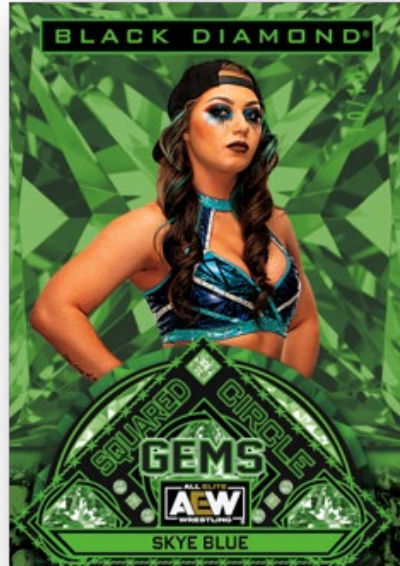

### BASE SET

**Emerald Diamond Relics Parallel**

Wrestling fans rejoice! A classic Upper Deck® brand, Black Diamond®, makes its AEW debut!

The AEW edition of Black Diamond sports a numbered base set which features dynamic parallels highlighted by the Gold Relic, Autograph, and the hobby-exclusive Purple Diamond Relics.

### GEMOGRAPHY

Keep an eye out for **Gemography** cards!

This longtime classic low-#’d Black Diamond® autograph insert set features top Wrestlers with a diamond relic and an autograph.

Content is subject to change without further notice.  
Card images are solely for the purpose of design display.

## TITLE HISTORY DIAMOND RELICS

Diamonds Galore!

Be on the lookout for the **Title History Diamond Relics** that features top wrestlers with their respective championship belts.

These cards are adorned with diamond relics that accentuate the accomplishment of the wrestlers.