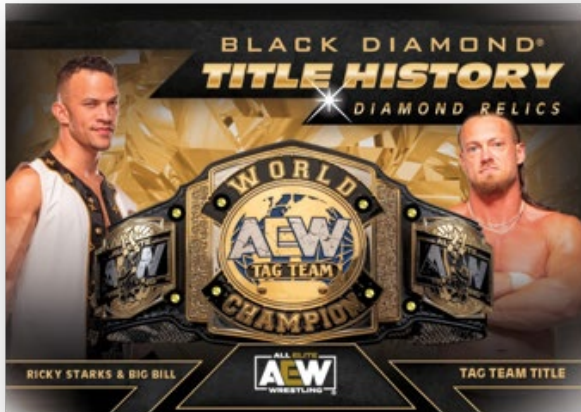

### BASE SET

**Emerald Diamond Relics Parallel**

Wrestling fans rejoice! A classic Upper Deck® brand, Black Diamond®, makes its AEW debut!

The AEW edition of Black Diamond sports a numbered base set which features dynamic parallels highlighted by the Gold Relic, Autograph, and the hobby-exclusive Purple Diamond Relics.

### AEW EVENT LOGO PATCHES – FULL GEAR

Hunt for the **AEW Event Logo Patches** that celebrate some of the top events and matches in recent memory.

Be on the lookout for the low-#’d autograph parallel of this set.

### GEMOGRAPHY

Keep an eye out for **Gemography** cards!

This longtime classic low-#’d Black Diamond® autograph insert set features top Wrestlers with a diamond relic and an autograph.

Content is subject to change without further notice.  
Card images are solely for the purpose of design display.

## TITLE HISTORY DIAMOND RELICS

Diamonds Galore!

Be on the lookout for the **Title History Diamond Relics** that features top wrestlers with their respective championship belts.

These cards are adorned with diamond relics that accentuate the accomplishment of the wrestlers.