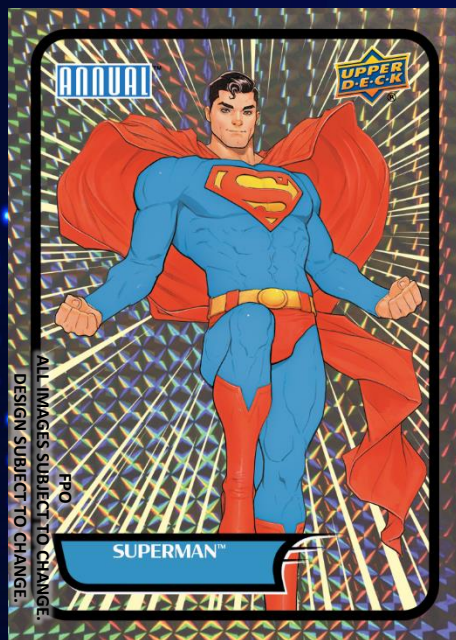

CONFIGURATION

5 Cards per Pack
16 Packs per Box
16 Boxes per Case

PROPRIETARY AND CONFIDENTIAL. PRODUCT DEPICTED FOR DEMONSTRATION PURPOSES ONLY AND IS SUBJECT TO CHANGE WITHOUT FURTHER NOTICE.

© 2024 THE UPPER DECK COMPANY. 5830 EL CAMINO REAL, CARLSBAD, CA 92008. ALL RIGHTS RESERVED. All DC Characters and Elements © &™ DC and Warner Bros. Entertainment Inc. WBEI