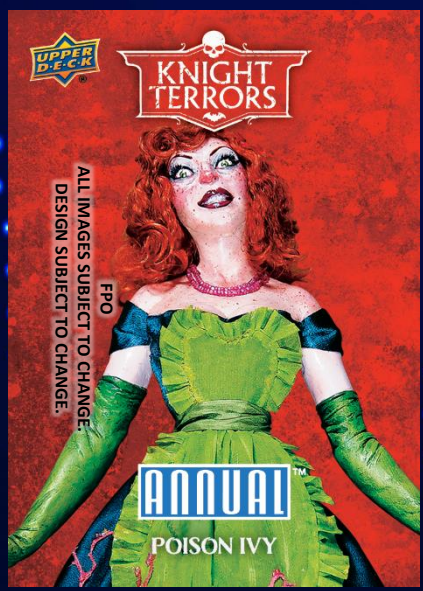

ANNUAL™

CREATORS CORNER
CHASE BIG HITS!
With an Assortment of Autographed Cards!

Signers include Tom Taylor, Nicola Scott, Mark Waid, Tom King, Si Spurrier, Joanne Starer Kelly Thompson, and more!

COLLECT THE 100 CARD BASE SET!
Complete Variant Cover Parallels and numbered Hologram Parallels!

ANNUAL™

TITANS LENTICULAR CARDS

- View exciting Comic Book Cover image Art in a new dimension!
- 3 layers provide a 3-D effect to the image!

INSERTS

Search for top moments and characters along with brand new heroes and covering several storylines.

Look for Numbered Parallels!

Knight Terrors

Dare to chase your own haunting thoughts with this form and additional colorful parallels in Red, Green and Purple!

PROPRIETARY AND CONFIDENTIAL. PRODUCT DEPICTED FOR DEMONSTRATION PURPOSES ONLY AND IS SUBJECT TO CHANGE WITHOUT FURTHER NOTICE.