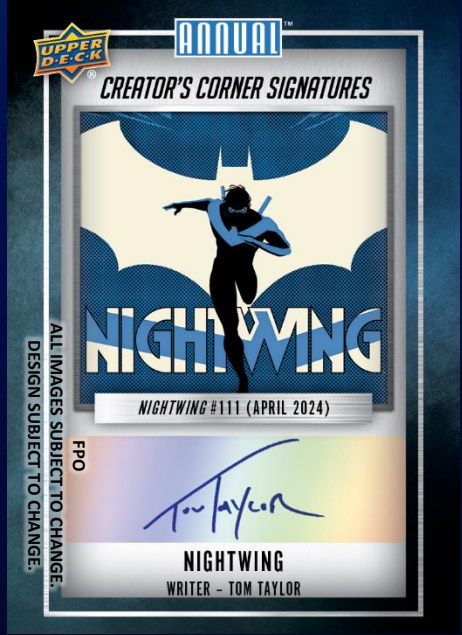

Reexperience 2023-24 DC ANNUAL™

An excellent introduction for collectors
and DC fans to the trading card hobby!

Reflect on a full year of DC moments with numbered holograms,
suspended animation, sparkling foils, so much more!

ANNUAL™

CREATORS CORNER
CHASE BIG HITS!
With an Assortment of Autographed Cards!

Signers include Tom Taylor, Nicola Scott, Mark Waid, Tom King, Si Spurrier, Joanne Starer Kelly Thompson, and more!

COLLECT THE 100 CARD BASE SET!
Complete Variant Cover Parallels and numbered Hologram Parallels!

ANNUAL™

TITANS LENTICULAR CARDS

- View exciting Comic Book Cover image Art in a new dimension!
- 3 layers provide a 3-D effect to the image!

INSERTS

Search for top moments and characters along with brand new heroes and covering several storylines.