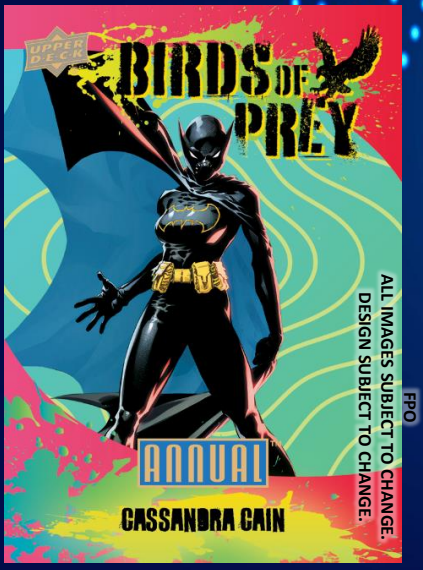

ANNUAL™

CREATORS CORNER
CHASE BIG HITS!
With an Assortment of Autographed Cards!

Signers include Tom Taylor, Nicola Scott, Mark Waid, Tom King, Si Spurrier, Joanne Starer Kelly Thompson, and more!

COLLECT THE 100 CARD BASE SET!
Complete Variant Cover Parallels and numbered Hologram Parallels!

ANNUAL™

TITANS LENTICULAR CARDS

- View exciting Comic Book Cover image Art in a new dimension!
- 3 layers provide a 3-D effect to the image!

INSERTS

Search for top moments and characters along with brand new heroes and covering several storylines.