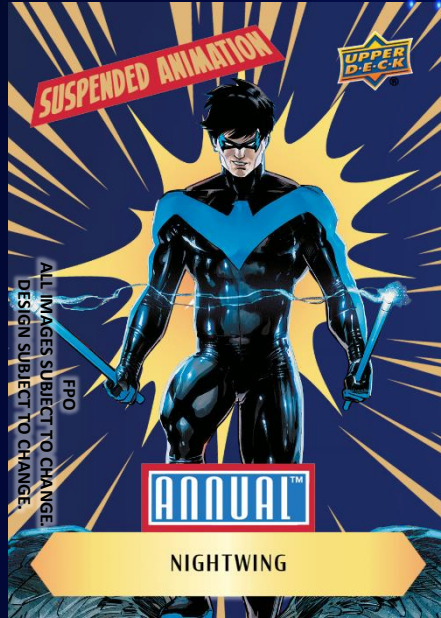

ANNUAL™

1 of 1 SKETCH CARDS

Search for Original Art Sketch Cards including Ready for Action Booklets!

SUSPENDED ANIMATION

Printed on PETG these forms will be tiered into 4 levels going from the rarest to the most popular characters!