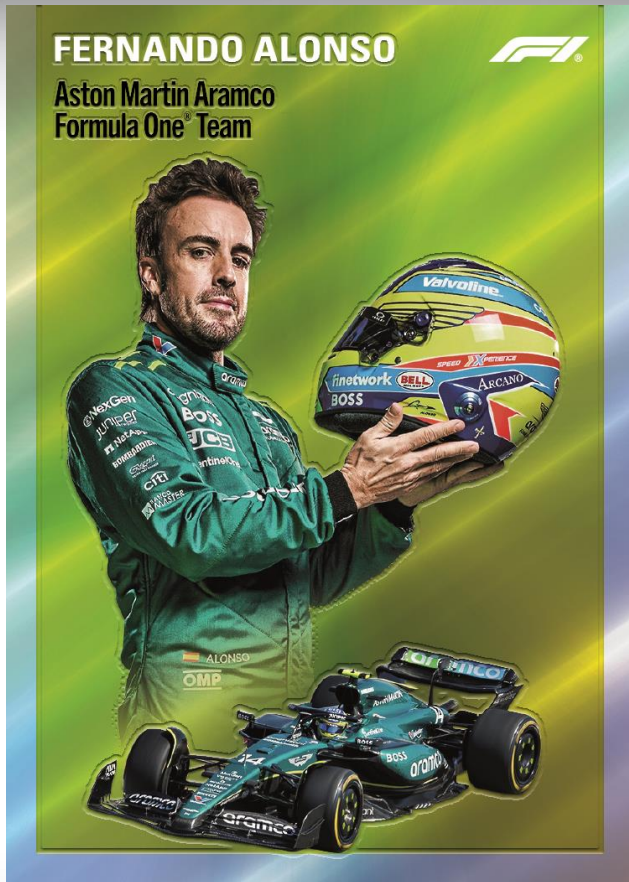

TOPPS CHROME FORMULA 1

1954 Topps

1954 Topps – 1:6 Packs **NEW!**

- Green Refractor Parallel - #’d to 99
- Gold Refractor Parallel - #’d to 50
- Orange Refractor Parallel - #’d to 25
- Red Refractor Parallel - #’d to 5
- SuperFractor Parallel - #’d 1-of-1
- Printing Plates - #’d 1-of-1

Helmet Collection – 1:13 Packs **NEW!**

- Green Refractor Parallel - #’d to 99
- Gold Refractor Parallel - #’d to 50
- Orange Refractor Parallel - #’d to 25
- Red Refractor Parallel - #’d to 5
- SuperFractor Parallel - #’d 1-of-1
- Printing Plates - #’d 1-of-1

Futuro – 1:1,600 Packs

F1 Armour – #’d to 50

Turn Up the Lights – 1:1,600 Packs