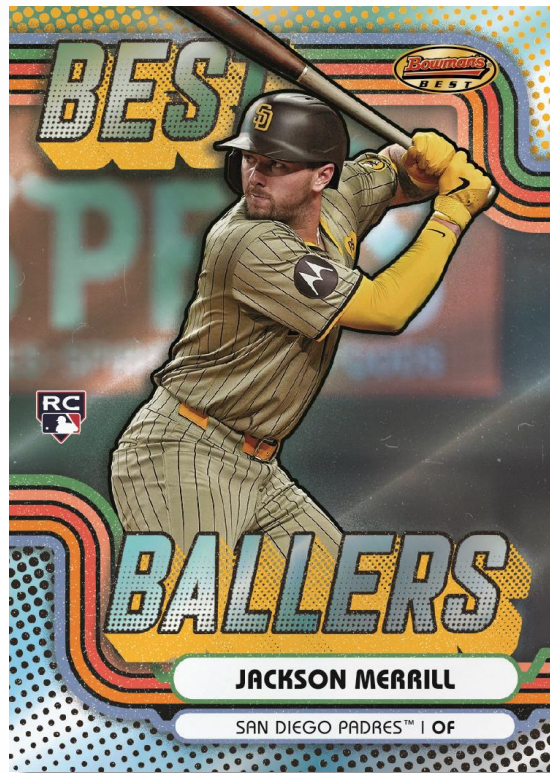

Best Ballers

Impact Players – (1:12 Packs) NEW!

- Mini-Diamond Refractor Parallel – Limited
- Lava Refractor Parallel - #’d to 50
- SuperFractor Parallel - #’d 1-of-1

Best Ballers – (1:6 Packs) NEW!

- Mini-Diamond Refractor Parallel – Limited
- Lava Refractor Parallel - #’d to 50
- SuperFractor Parallel - #’d 1-of-1

Bowman Showpieces – (1:18 Packs) NEW!

- Mini-Diamond Refractor Parallel – Limited
- Lava Refractor Parallel - #’d to 50
- SuperFractor Parallel - #’d 1-of-1

2024 BOWMANS BEST BASEBALL