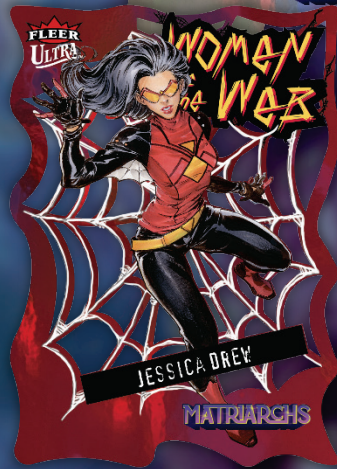

MATRIARCHS

MATRIARCHS

Orange Foil
#d to 52

Green Foil
Artist Autograph
#d to 80

HONORING THE MIGHTY WOMEN OF MARVEL

Gold Spectrum
Foil
#d 1-of-1

100-Card
Base Set

MATRIARCHS

MATRIARCHS

COMIC CUTS

#'d to 10

Pop Culture

Women of the Web

Metal cards

Better Halves

Red parallel