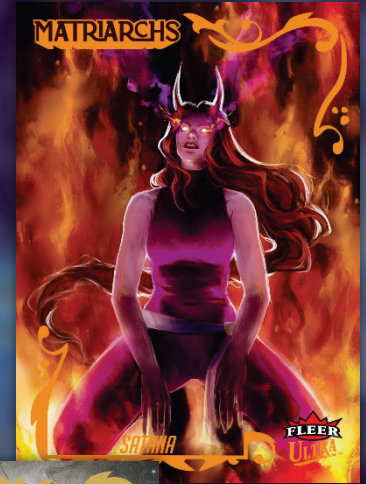

MATRIARCHS

MATRIARCHS

Orange Foil
#d to 52

Green Foil
Artist Autograph
#d to 80

HONORING THE MIGHTY WOMEN OF MARVEL

Gold Spectrum
Foil
#d 1-of-1

100-Card
Base Set

MATRIARCHS

THEMED INSERTS

MEDALLIONS

Genetics

A-Force

Collectible Covers

Screen Queens

Ruby Red
#d to 50

Purple Amethyst
#d to 35

MATRIARCHS

COMIC CUTS

#'d to 10

Pop Culture

Women of the Web

Metal cards

Better Halves

Red parallel