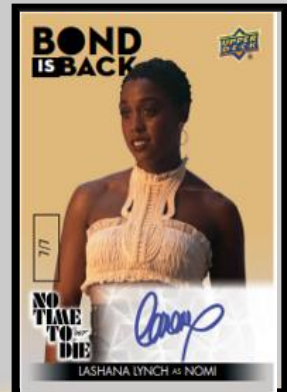

NO
TIME
TO
DIE 007™

007™