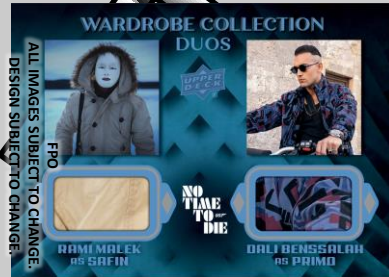

Collect costumes swatches used in the production of the film  
including 2-Swatch, 3-Swatch, 4-Swatch, Duos, Trios, Quads, and  
**AUTOS!**

PRODUCT DEPICTED FOR DEMONSTRATION PURPOSES ONLY AND IS SUBJECT TO CHANGE WITHOUT FURTHER NOTICE. \*DIAMONDS ARE LAB CREATED.