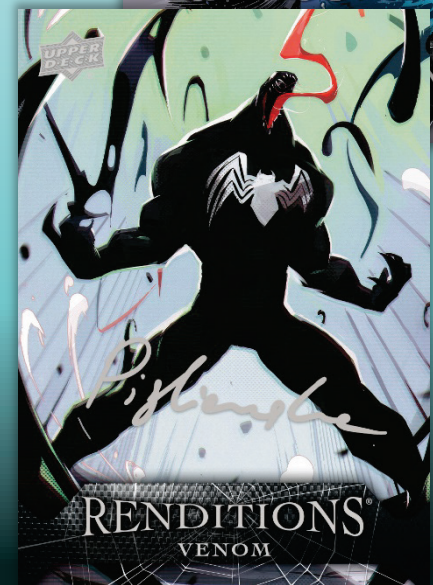

PROPRIETARY AND CONFIDENTIAL. PRODUCT DEPICTED FOR DEMONSTRATION PURPOSES ONLY AND IS SUBJECT TO CHANGE WITHOUT FURTHER NOTICE.

© 2024 THE UPPER DECK COMPANY. 5830 EL CAMINO REAL, CARLSBAD, CA 92008. ALL RIGHTS RESERVED. © 2024 MARVEL