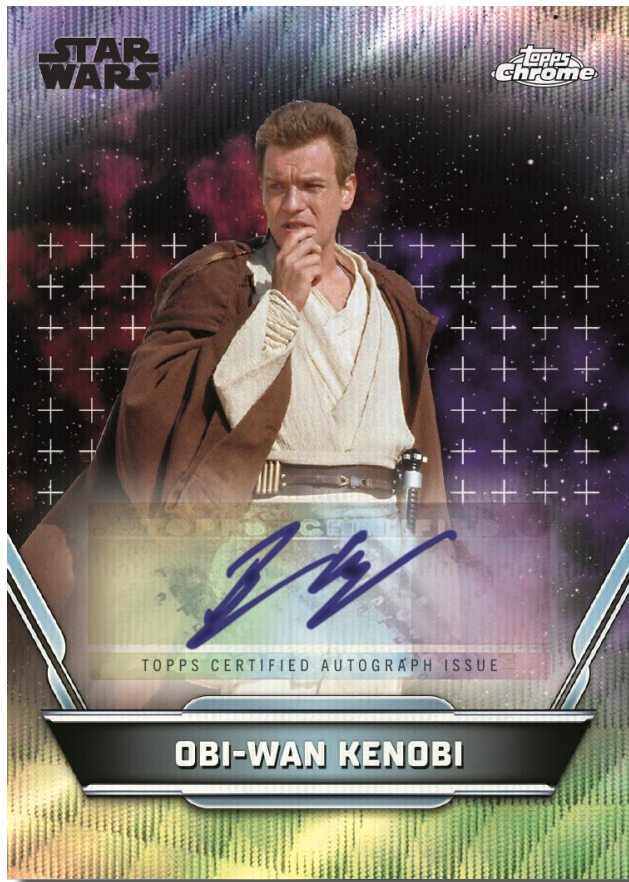

2024 TOPPS STAR WARS

HYPERSPACE

STAR
WARS™

Topps
Chrome

AUTOGRAPH CARDS

Star Wars Autograph
Variation - Hyperlanes

Star Wars Autograph Variation

Featuring autographs from some of the most recognizable Star Wars talent. These autos fall two per case and will feature top Star Wars Talent. The autos start on Base Refractor.

Autograph Parallels:

- **Pulsar Refractor Parallel:** #’d to 99.
- **Gold Galactic Dust Refractor Parallel:** #’d to 50.
- **Hyperlanes Refractor Parallel:** #’d to 25.
- **Red Hyperlanes Refractor Parallel:** #’d to to 5.
- **Superfractor Parallel:** Numbered 1/1.

SKETCH CARDS

We will feature sketch cards that have the following parallels feature unique sketch art with five separate planet sketch cards of Naboo, Kashyyyk, Hoth, Bespin, and Mustafar.

- **Silver Foil**
- **Purple Foil**
- **Gold Foil**
- **Blue Foil**
- **Black Foil**