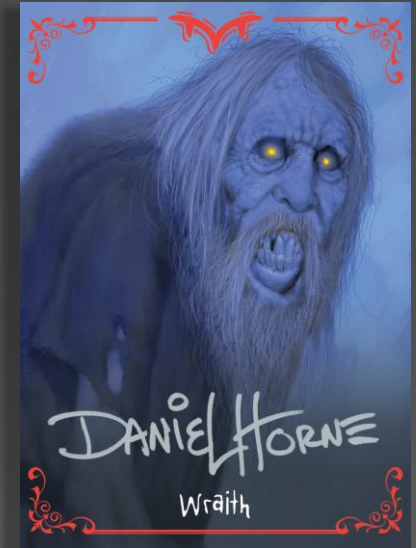

3 Cards per Pack | 12 Packs per Box | 12 Boxes per Case

skybox™

Masterpieces Monster Edition

Base

Base

Base

Find the **Gold Facsimile** Signature Variants of the entire **Base Set**!

Collect the 90-card Tiered **Base Set**!
Showcasing a variety of Monsters and Mythological Creatures!
Original art by Daniel Horne with autographed cards to discover.

Masterpieces Monster Edition

Epic Purple

Legendary Orange

Silver Spectrum

Red Spectrum

Serial numbered parallels of the **Base Set**:

- **Epic Purple Parallel #’d to 199**
- **Legendary Orange Parallel #’d to 35**
- **Silver Spectrum Auto Parallel #’d to 25**
- **Red Spectrum Auto Parallel 1 of 1**