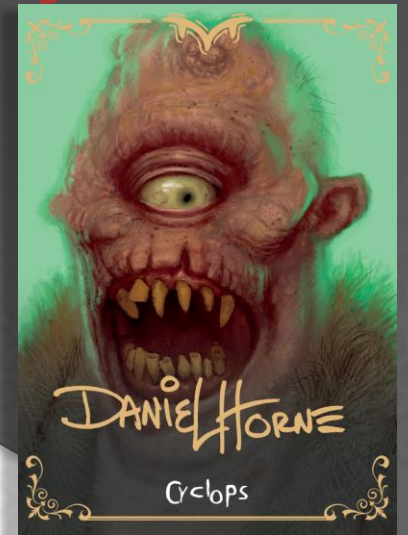

3 Cards per Pack | 12 Packs per Box | 12 Boxes per Case

skybox™

Masterpieces Monster Edition

Base

Base

Base

Find the **Gold Facsimile** Signature Variants of the entire **Base Set**!

Collect the 90-card Tiered **Base Set**!
Showcasing a variety of Monsters and Mythological Creatures!
Original art by Daniel Horne with autographed cards to discover.

Gold Facsimile

Gold Facsimile

PROPRIETARY AND CONFIDENTIAL. PRODUCT DEPICTED FOR DEMONSTRATION PURPOSES ONLY AND IS SUBJECT TO CHANGE WITHOUT FURTHER NOTICE.

©2024 UDC. 5830 El Camino Real, Carlsbad, CA 92008. All rights reserved.