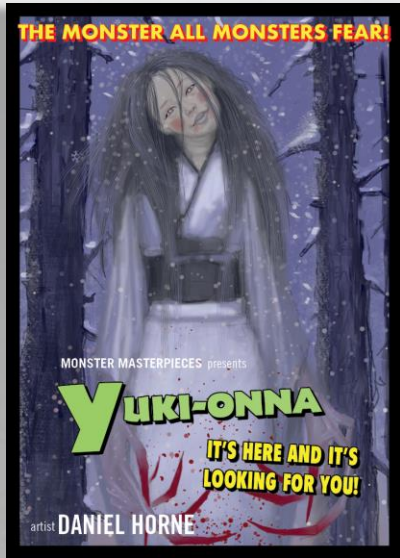

Masterpieces Monster Edition

Collect the Tiered
Movie Poster Variants
Including autographed parallels

Find the
Preliminary Art Variants

PROPRIETARY AND CONFIDENTIAL. PRODUCT DEPICTED FOR DEMONSTRATION
PURPOSES ONLY AND IS SUBJECT TO CHANGE WITHOUT FURTHER NOTICE.

©2024 UDC. 5830 El Camino Real, Carlsbad, CA 92008. All rights reserved.