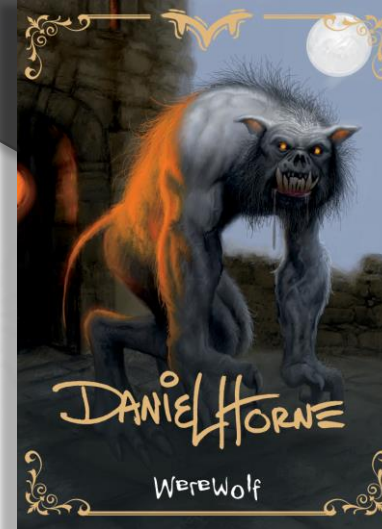

3 Cards per Pack | 12 Packs per Box | 12 Boxes per Case

skybox™

Masterpieces Monster Edition

Base

Base

Base

Find the **Gold Facsimile** Signature Variants of the entire **Base Set**!

Collect the 90-card Tiered **Base Set**!
Showcasing a variety of Monsters and Mythological Creatures!
Original art by Daniel Horne with autographed cards to discover.