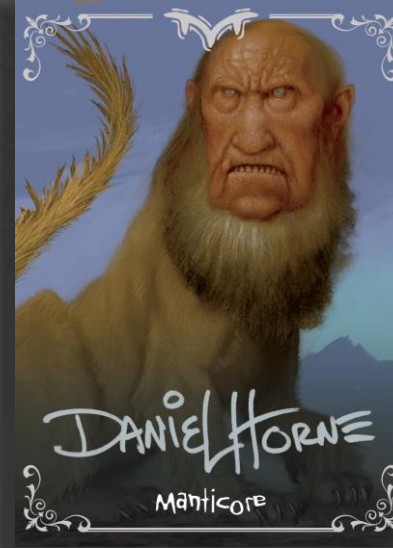

3 Cards per Pack | 12 Packs per Box | 12 Boxes per Case

skybox™

Masterpieces Monster Edition

Base

Base

Base

Find the **Gold Facsimile** Signature Variants of the entire **Base Set**!

Collect the 90-card Tiered **Base Set**!
Showcasing a variety of Monsters and Mythological Creatures!
Original art by Daniel Horne with autographed cards to discover.

Gold Facsimile

Gold Facsimile

PROPRIETARY AND CONFIDENTIAL. PRODUCT DEPICTED FOR DEMONSTRATION PURPOSES ONLY AND IS SUBJECT TO CHANGE WITHOUT FURTHER NOTICE.

©2024 UDC. 5830 El Camino Real, Carlsbad, CA 92008. All rights reserved.

Masterpieces Monster Edition

Epic Purple

Legendary Orange

Silver Spectrum

Red Spectrum

Serial numbered parallels of the **Base Set**:

- **Epic Purple Parallel #’d to 199**
- **Legendary Orange Parallel #’d to 35**
- **Silver Spectrum Auto Parallel #’d to 25**
- **Red Spectrum Auto Parallel 1 of 1**