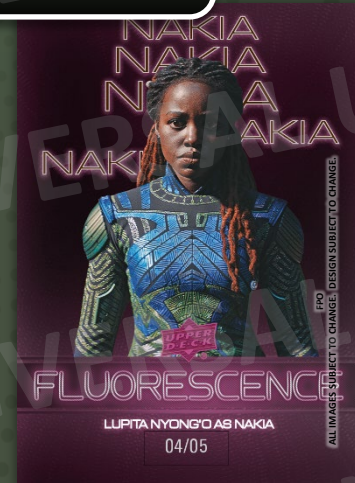

THEMED  
INSERT CARDS  
Pull **GOLD**  
Parallels

130-Card **BASE SET**  
(numbered 131-230)  
Including **UD DEBUT**  
(numbered 231-260)

RETRO  
Designs

FACSIMILE Auto Cards

Colorful Assortment  
of PREMIUM Inserts

**CHASE BIG HITS!**

- Pattern Foil Board - **DAZZLERS**
- Talent **AUTOGRAPH** Cards!

PROPRIETARY AND CONFIDENTIAL. PRODUCT DEPICTED FOR DEMONSTRATION PURPOSES ONLY AND IS SUBJECT TO CHANGE WITHOUT FURTHER NOTICE.