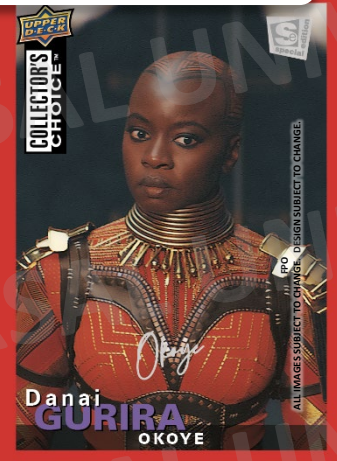

# Marvel Studios' SERIES TWO

Cinematic

TRADING CARDS

MARVEL  
**BLACK WIDOW**

MARVEL STUDIOS  
**SHANG-CHI**  
AND THE LEGEND OF THE TEN RINGS

MARVEL  
**ETERNALS**

MARVEL STUDIOS  
**DOCTOR STRANGE**  
IN THE  
**MULTIVERSE OF MADNESS**

# INTRODUCING: **UD DEBUT**

The MCU **ROOKIE CARD** has arrived!  
This set will be highlighting characters  
that were introduced in Phase 4!

Look for the following variants:

- Exclusives
- High Gloss
- UD Canvas
- Outburst:
- Silver
- Red
- Gold

THEMED  
INSERT CARDS  
Pull **GOLD**  
Parallels

130-Card **BASE SET**  
(numbered 131-230)  
Including **UD DEBUT**  
(numbered 231-260)

RETRO  
Designs

FACSIMILE Auto Cards

Colorful Assortment  
of PREMIUM Inserts