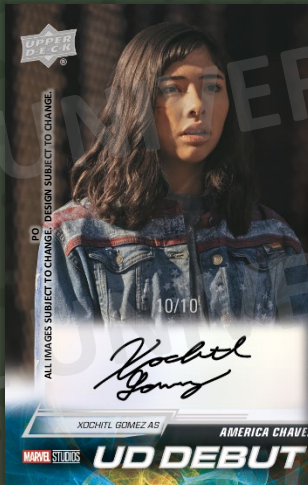

PROPRIETARY AND CONFIDENTIAL. PRODUCT DEPICTED FOR DEMONSTRATION PURPOSES ONLY AND IS SUBJECT TO CHANGE WITHOUT FURTHER NOTICE.

© 2024 THE UPPER DECK COMPANY. 5830 EL CAMINO REAL, CARLSBAD, CA 92008. ALL RIGHTS RESERVED. © 2024 MARVEL