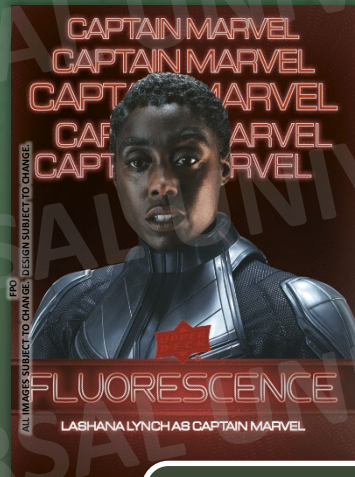

THEMED  
INSERT CARDS  
Pull **GOLD**  
Parallels

130-Card **BASE SET**  
(numbered 131-230)  
Including **UD DEBUT**  
(numbered 231-260)

RETRO  
Designs

FACSIMILE Auto Cards

Colorful Assortment  
of PREMIUM Inserts