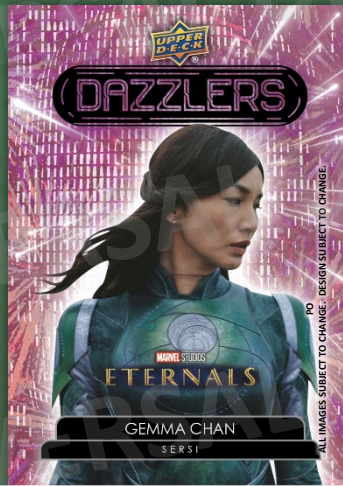

THEMED  
INSERT CARDS  
Pull **GOLD**  
Parallels

130-Card **BASE SET**  
(numbered 131-230)  
Including **UD DEBUT**  
(numbered 231-260)

RETRO  
Designs

FACSIMILE Auto Cards

Colorful Assortment  
of PREMIUM Inserts