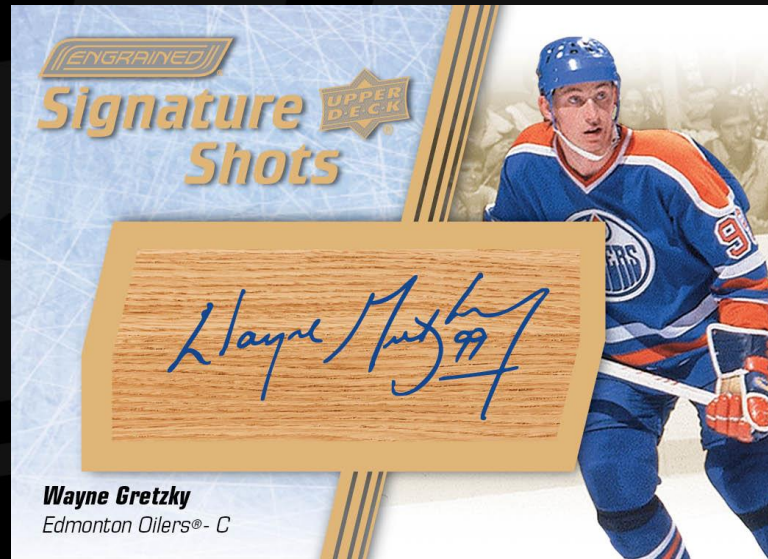

ENGRAINED ICONS

THE BASE SET

Base Set
Mahogany Parallel

Base Set
Ebony Auto Parallel

Iconic Debut

Engrained Icons is here in a big way! This product features nothing but the best stars to grace the NHL! Filled with retired superstars, collect the 100-card base set that will bring hockey history to life with each box opened!

The Parallels

Look for a wide variety of numbered parallels such as Ebony (#'d to 199), Mahogany (#'d to 75) & the coveted Rosewood (#'d 1-of-1). Beyond the 100 original Base Set subjects, look for additional legends in the autograph parallels of the base set as these sweet signatures can be found numbered as low 1-of-1!

ENGRAINED ICONS

AUTOGRAPH CONTENT

Look for a wide variety of autographs from Hockey Legends! With three autograph or memorabilia cards per pack, collectors will be thrilled to see the content delivered within Engrained Icons. **Complete Sticks Signatures** brings three different pieces of a game-used hockey stick along with an autograph. The Upper Deck classic **Signature Shots** returns showcasing an autograph on a piece of game-used equipment! **Carved in Time** returns! Look for these engraved wood cards that will add a unique card to any collection!

Carved in Time Signatures

Signature Shots

**Complete Sticks Signatures
Gold Parallel**

ENGRAINED ICONS

MEMORABILIA CONTENT

Dual Stick Nameplates

Game-Used!

Engrained Icons features game used jerseys and equipment from some of the best athletes to ever lace up the skates! With a large and wide variety of numbered inserts, don't miss your chance to collect one of the many jaw-dropping inserts containing pieces of hockey history!