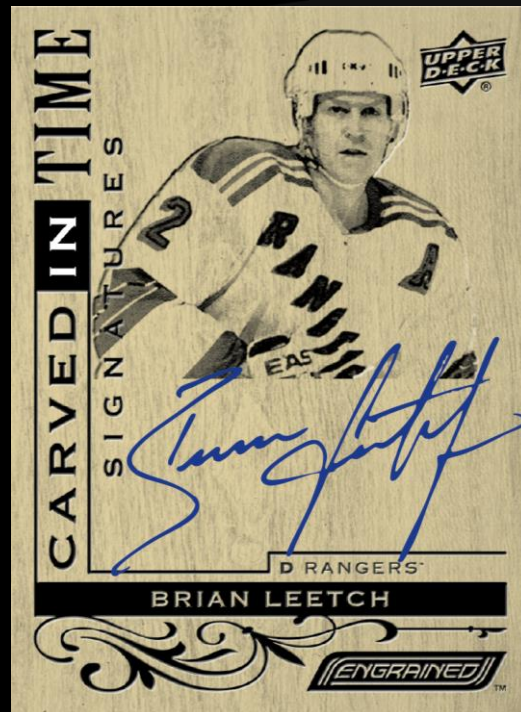

ENGRAINED ICONS

THE BASE SET

Base Set
Mahogany Parallel

Base Set
Ebony Auto Parallel

Iconic Debut

Engrained Icons is here in a big way! This product features nothing but the best stars to grace the NHL! Filled with retired superstars, collect the 100-card base set that will bring hockey history to life with each box opened!

The Parallels

Look for a wide variety of numbered parallels such as Ebony (#'d to 199), Mahogany (#'d to 75) & the coveted Rosewood (#'d 1-of-1). Beyond the 100 original Base Set subjects, look for additional legends in the autograph parallels of the base set as these sweet signatures can be found numbered as low 1-of-1!

ENGRAINED ICONS

AUTOGRAPH CONTENT

Look for a wide variety of autographs from Hockey Legends! With three autograph or memorabilia cards per pack, collectors will be thrilled to see the content delivered within Engrained Icons. **Complete Sticks Signatures** brings three different pieces of a game-used hockey stick along with an autograph. The Upper Deck classic **Signature Shots** returns showcasing an autograph on a piece of game-used equipment! **Carved in Time** returns! Look for these engraved wood cards that will add a unique card to any collection!