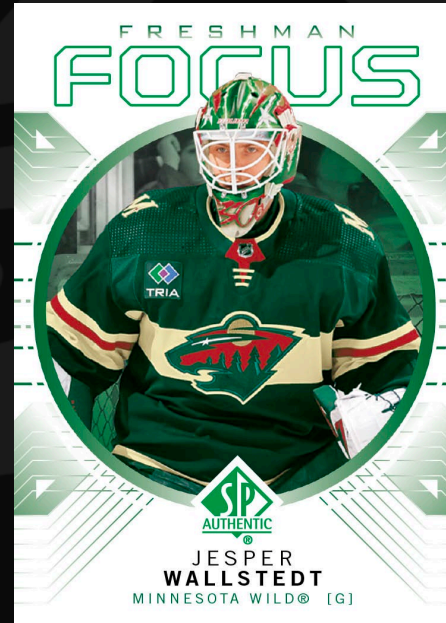

AUTOGRAPH FUTURE WATCH

The popular SP Authentic base set features 100 veterans and 100 Future Watch Rookies. The perennially-coveted and serially-numbered Autograph Future Watch Rookies cards are sure to be some of the biggest chases of the product!

This all-new insert features star players at the top of their game.

Be on the lookout for Blue and Green parallels of this set.

FRESHMAN FOCUS Green Parallel

This all rookie insert set features top talent who are sure to be the focus of the league for years to come!